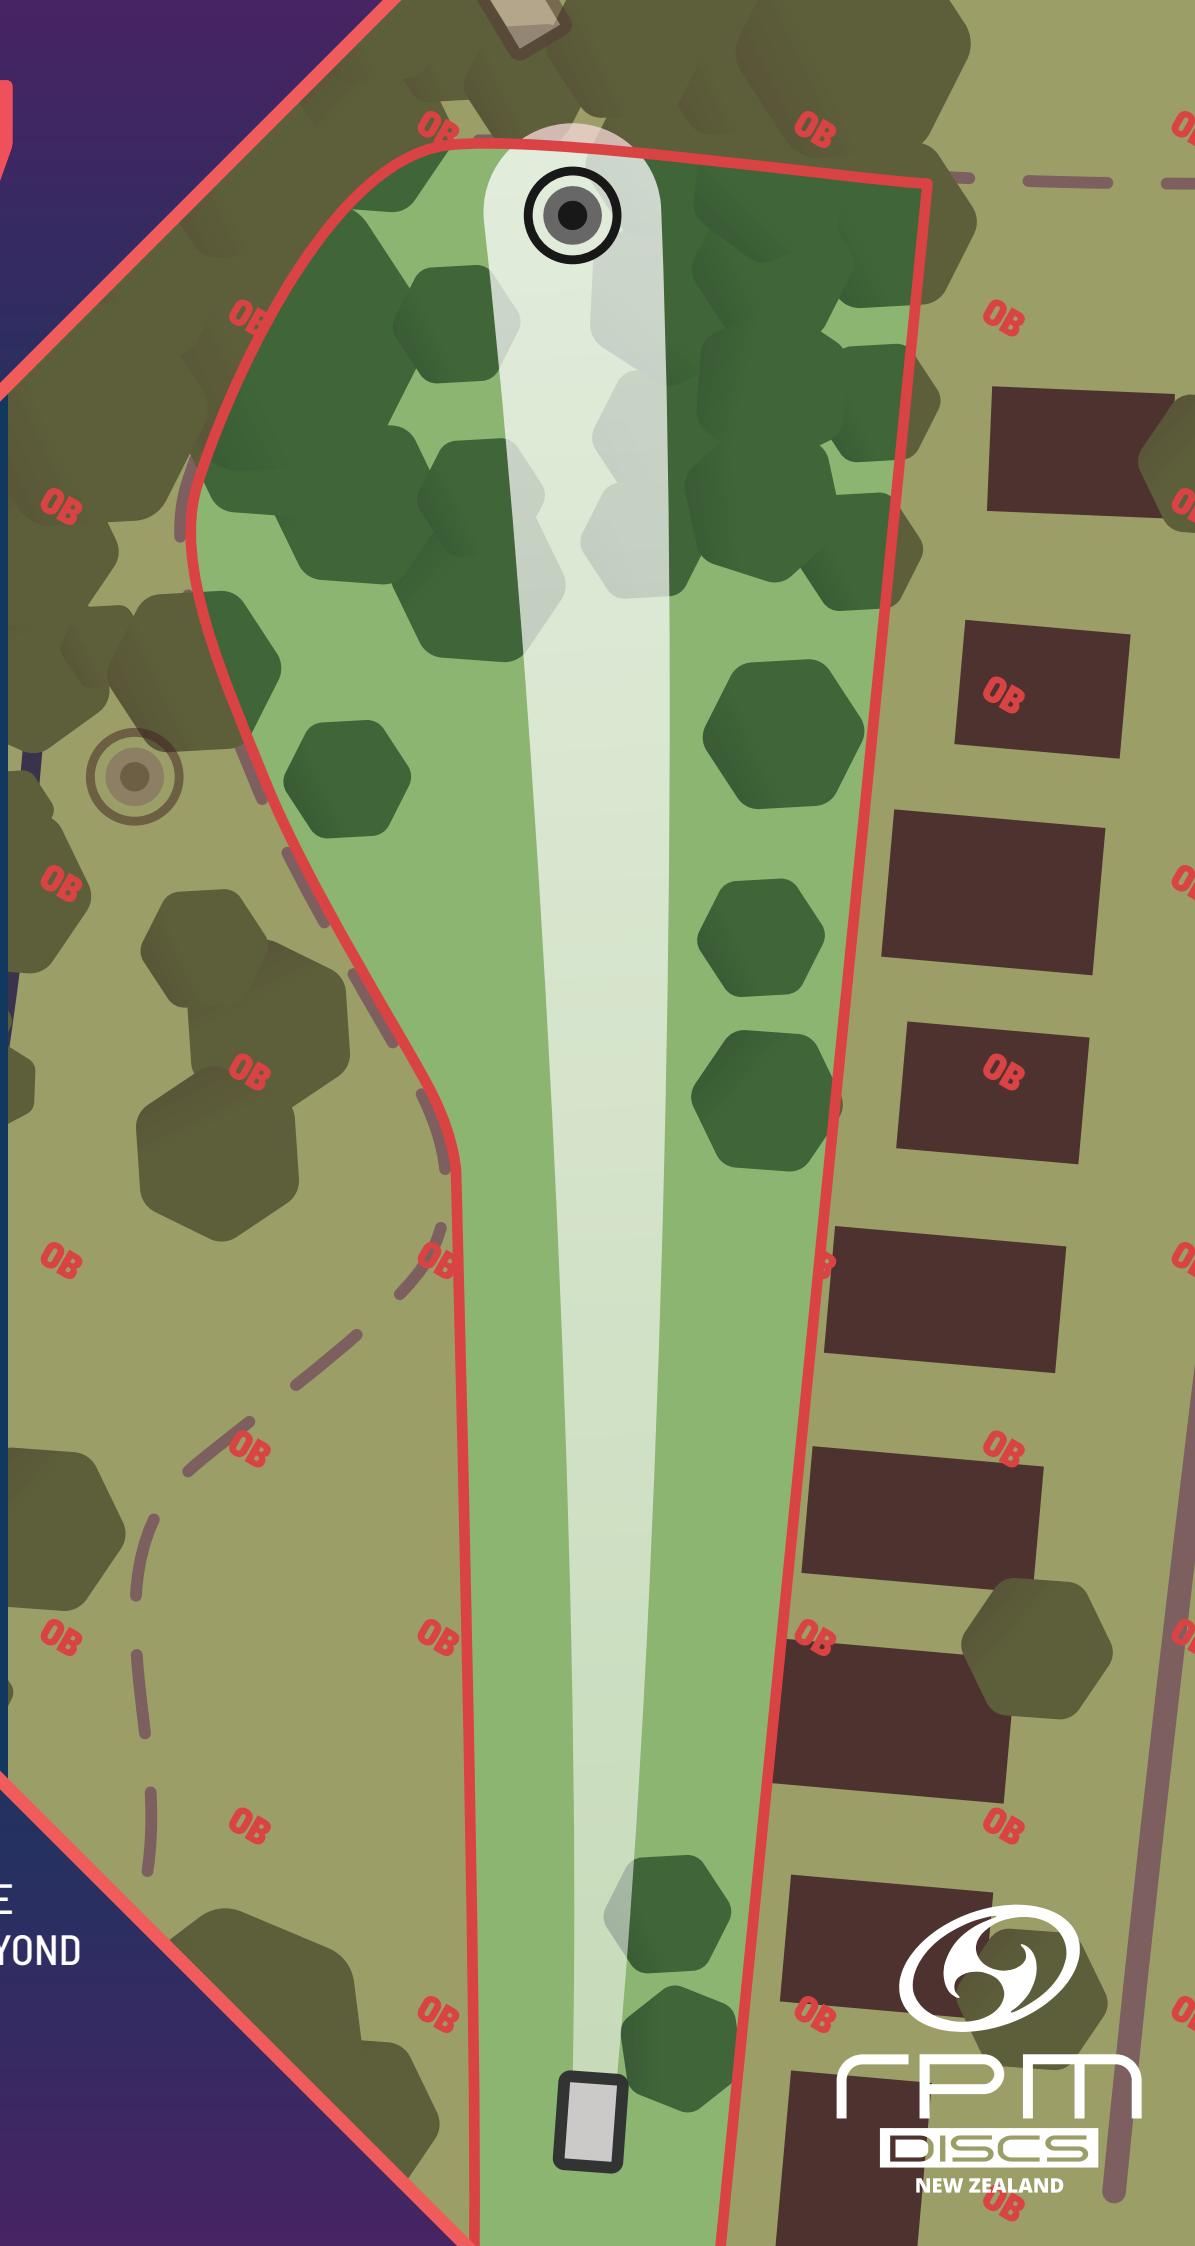

PAR

175

m

EURO
TOUR
PGA

INFO

MARKED LINE RIGHT,
LONG AND BEYOND IS OB
RIVER ON THE LEFT AND
BEYOND IS OB

12

3

EURO
TOUR
PGA

INFO

FENCE ON THE RIGHT AND
BEYOND IS OB
MARKED LINE SURROUNDING THE
AIRWAY AND BEYOND IS OB
DROP ZONE FOR MISSED MANDATORY
WITH RESTRICTED SPACE RIGHT

15

4
PAR

186
m

INFO

MARKED LINE ON THE
LEFT, LONG AND
BEYOND IS OB

RIVER ON THE RIGHT AND
BEYOND IS OB

16

4
PAR

171
m

EURO
TOUR
PGA

INFO

MARKED LINE ON THE
RIGHT AND BEYOND IS OB
RIVER ON THE LEFT AND
BEYOND IS OB

17

3
PAR

129
m

INFO

MARKED LINE ON THE
RIGHT, LEFT AND BEYOND
IS OB

18

3

PAR

103