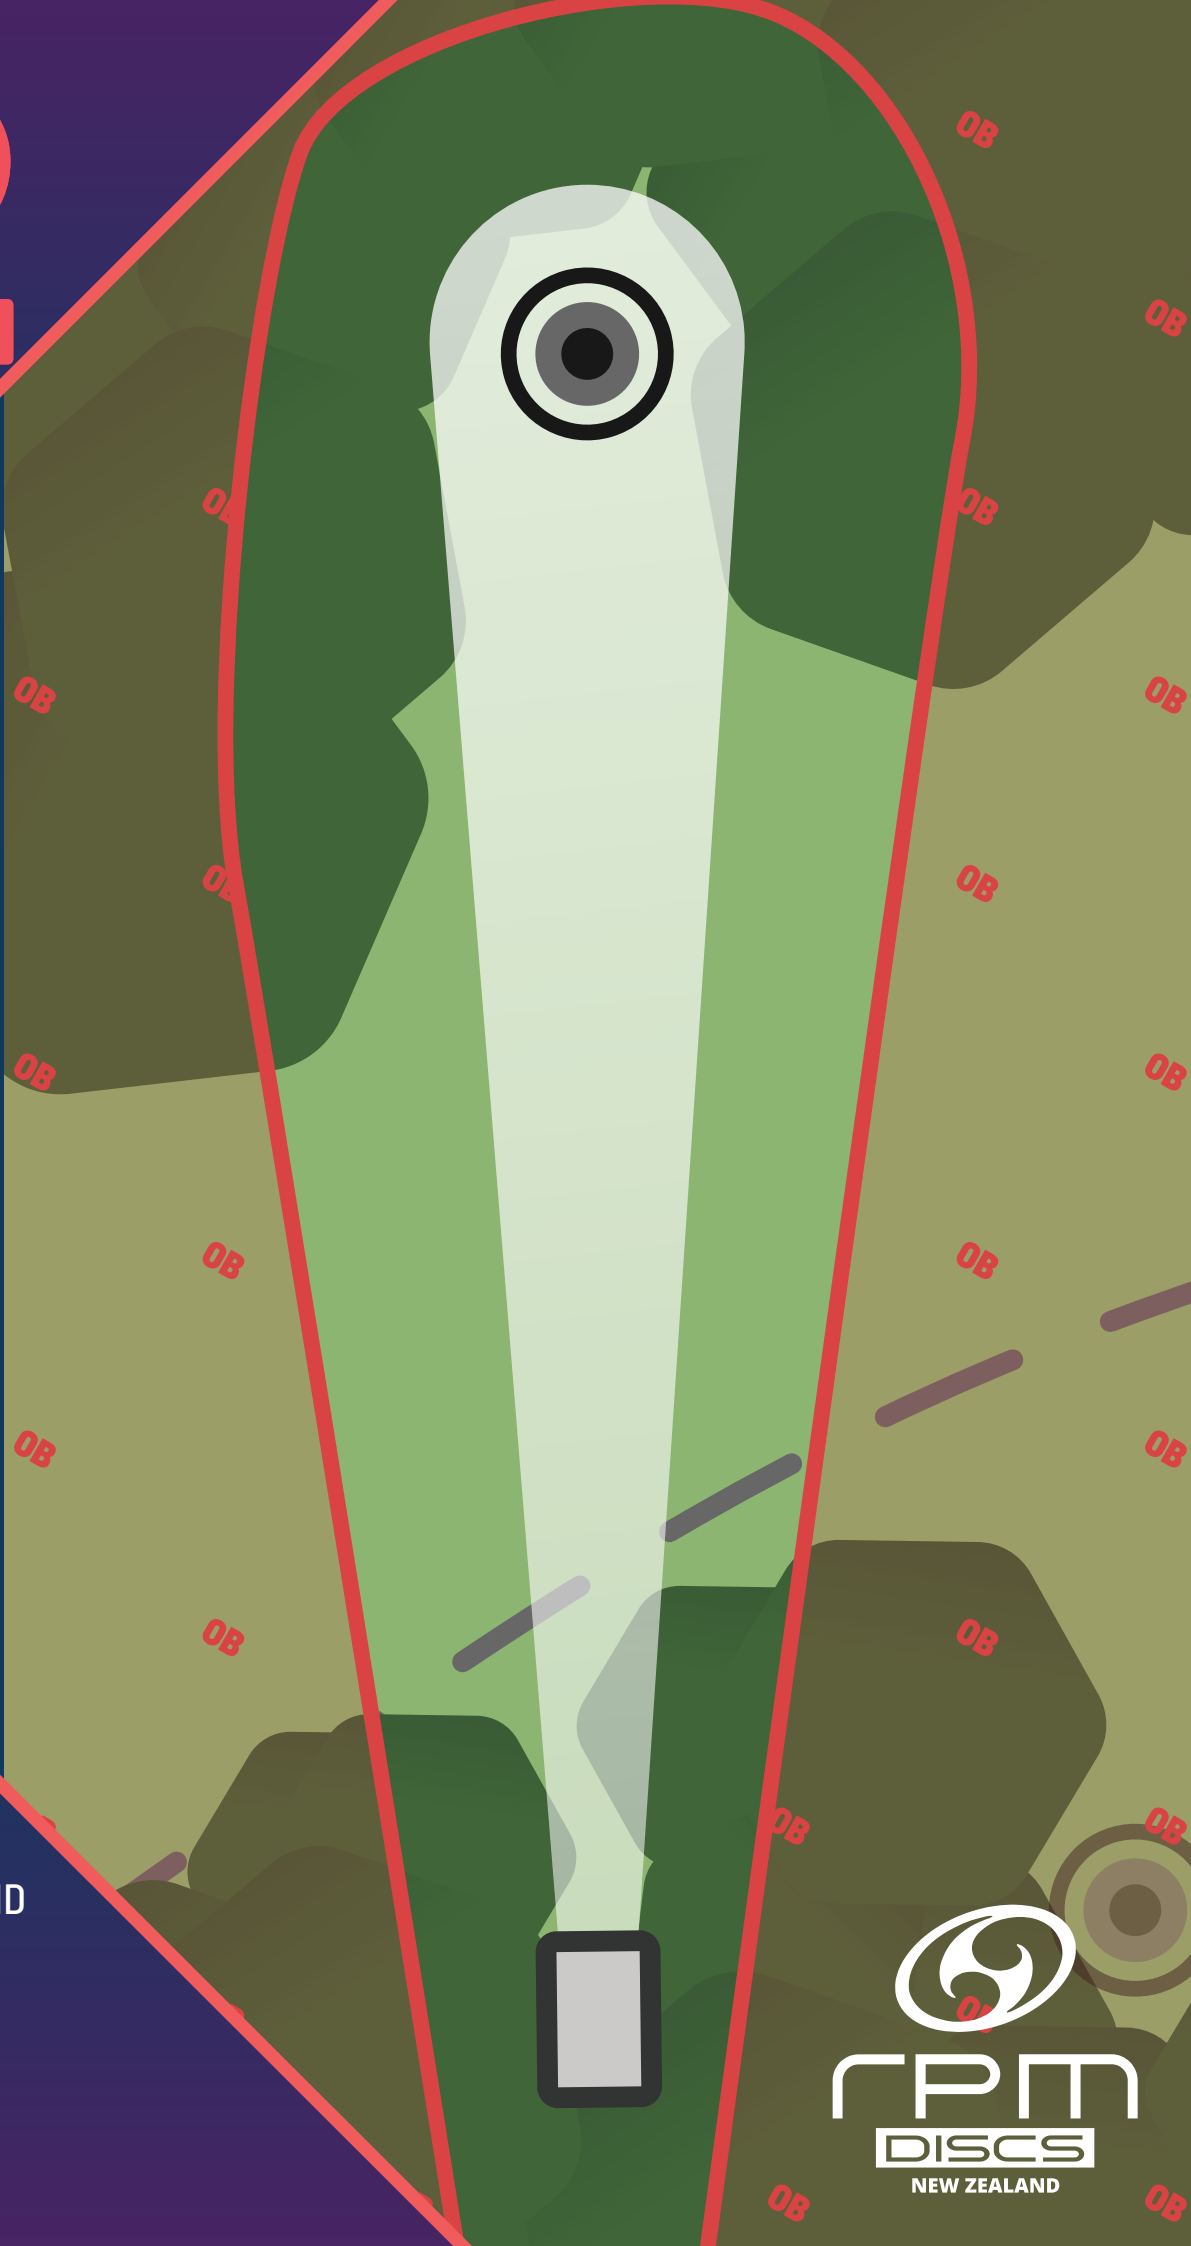

12

3

PAR

85

m

EURO
TOUR
PGA

INFO

MARKED LINE AROUND
THE FAIRWAY AND
BEYOND IS OB