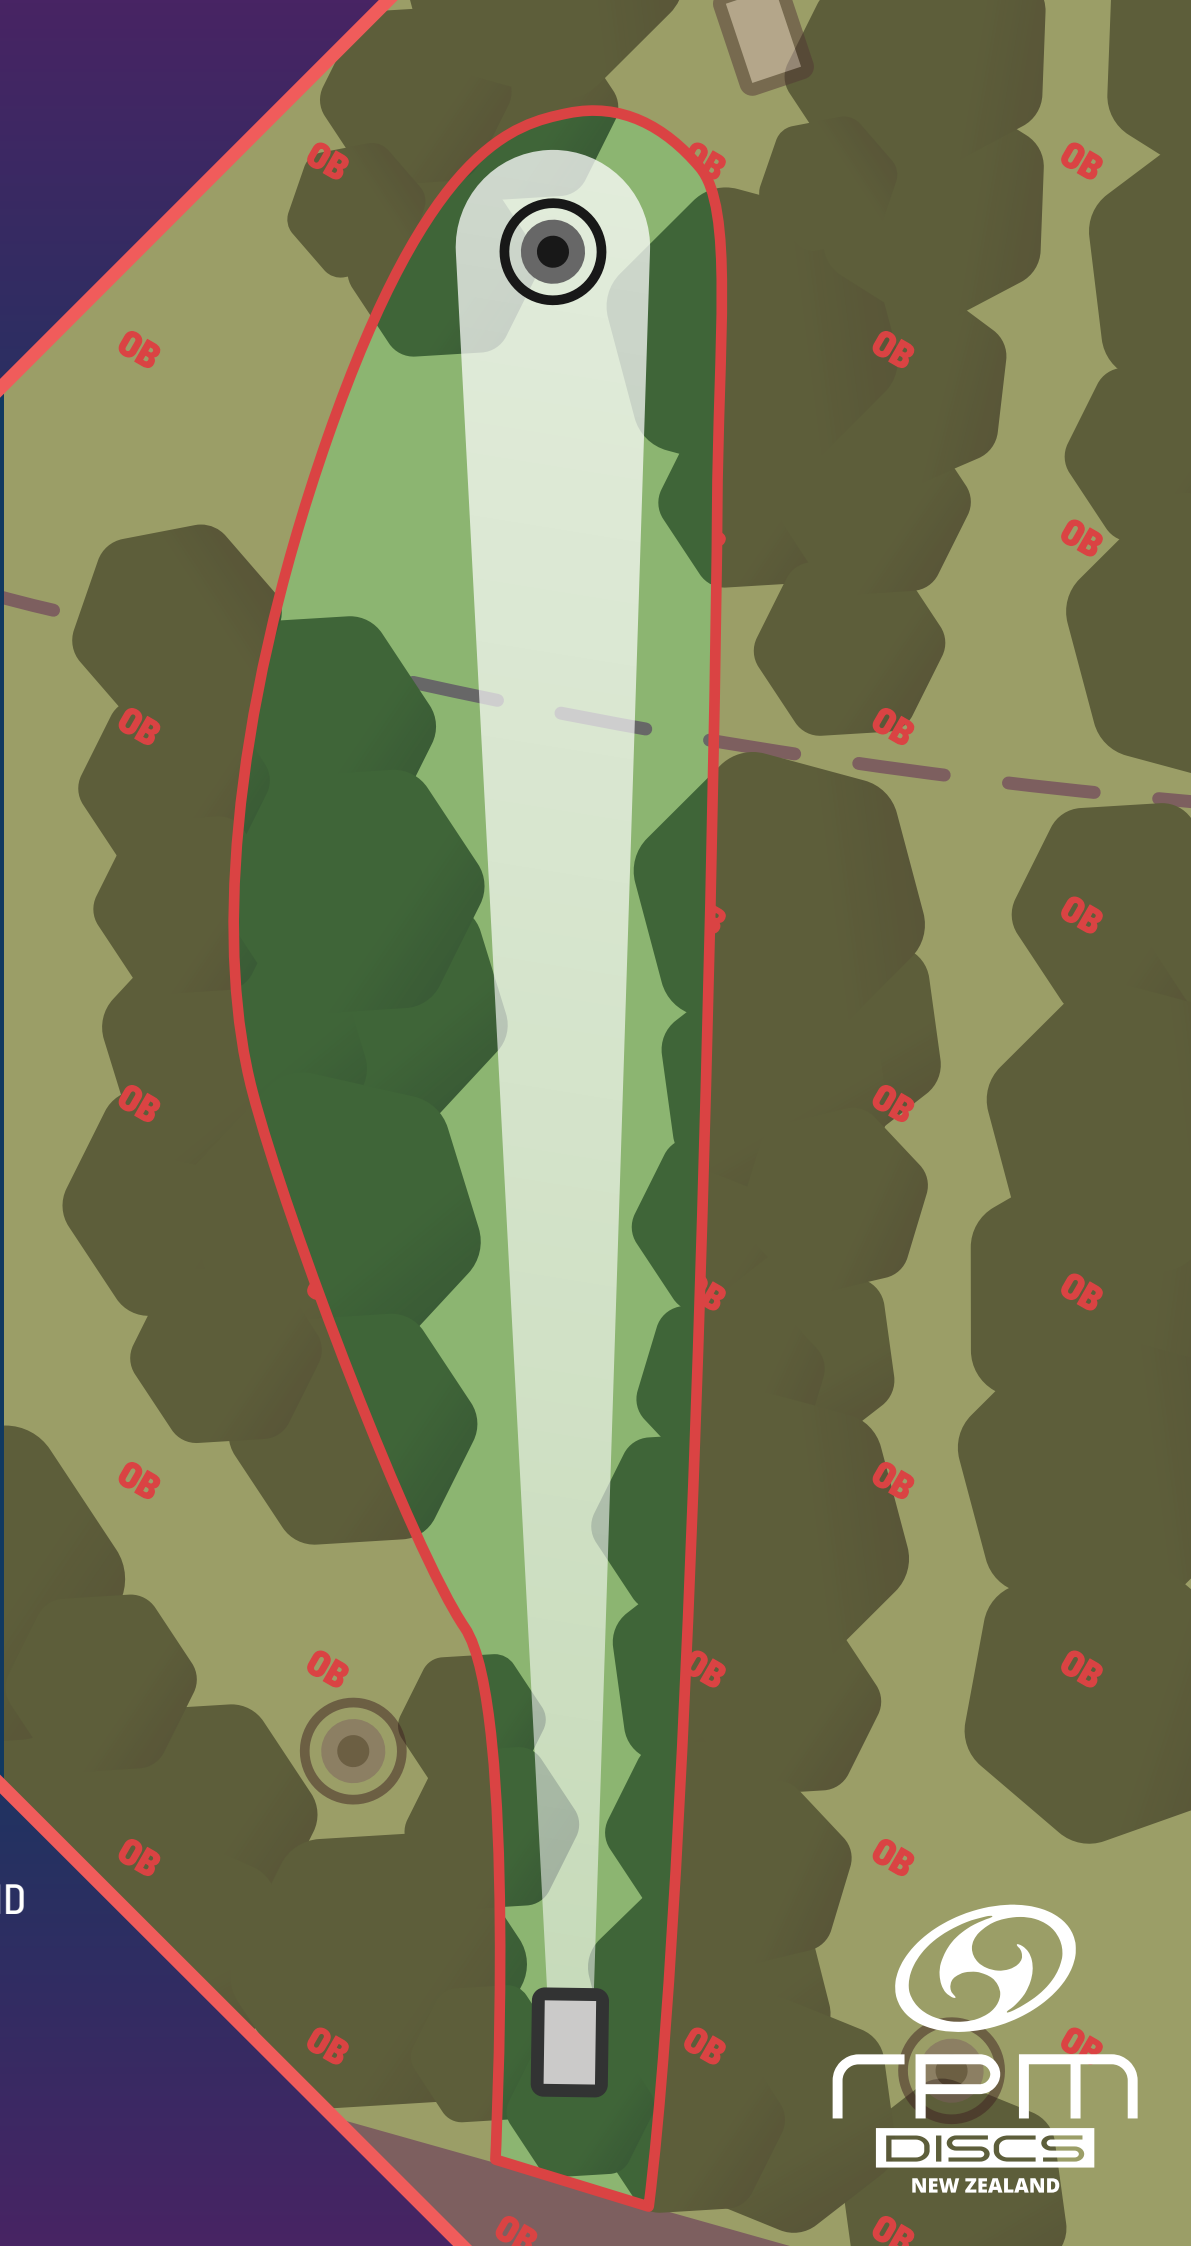

3 PAR

106 m

EURO
TOUR
PGA

INFO

MARKED LINE ON THE
LEFT AND BEYOND IS OB
RIVER IS OB

RPM
DISCS
NEW ZEALAND

4

3

PAR

97

m

EURO
TOUR
PDGA

INFO

MARKED LINE AROUND
THE FAIRWAY AND
BEYOND IS OB

5

4
PAR

172
m

INFO

MARKED LINE ON THE
LEFT AND BEYOND IS OB

6

4
PAR

165
m

EURO
TOUR
PGA

INFO