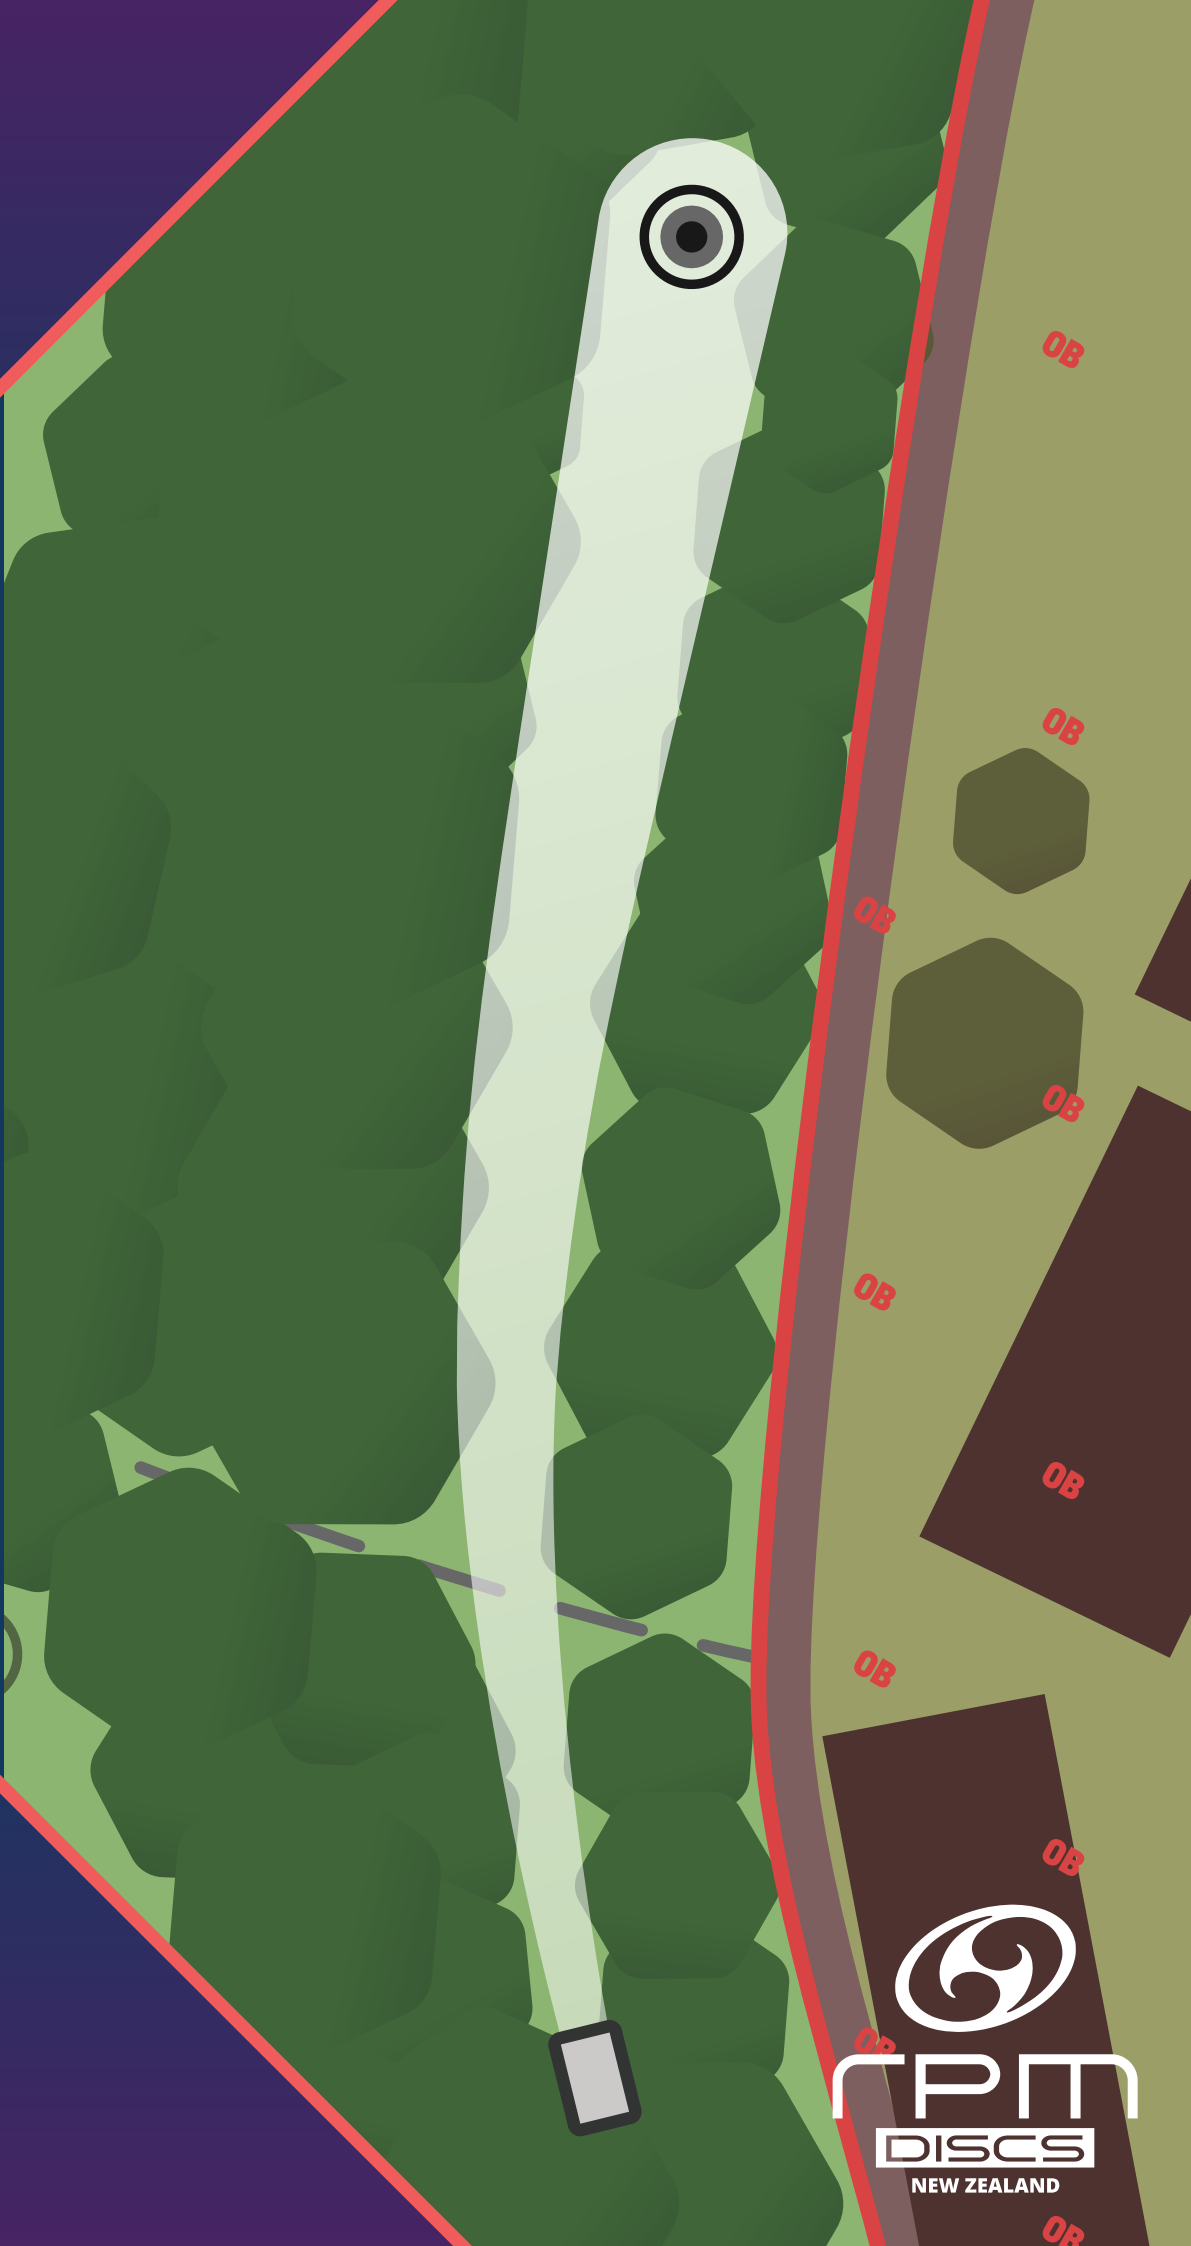

9

4
PAR

152
m

EURO
TOUR
PGA

INFO

ROAD ON THE RIGHT
AND BEYOND IS OB