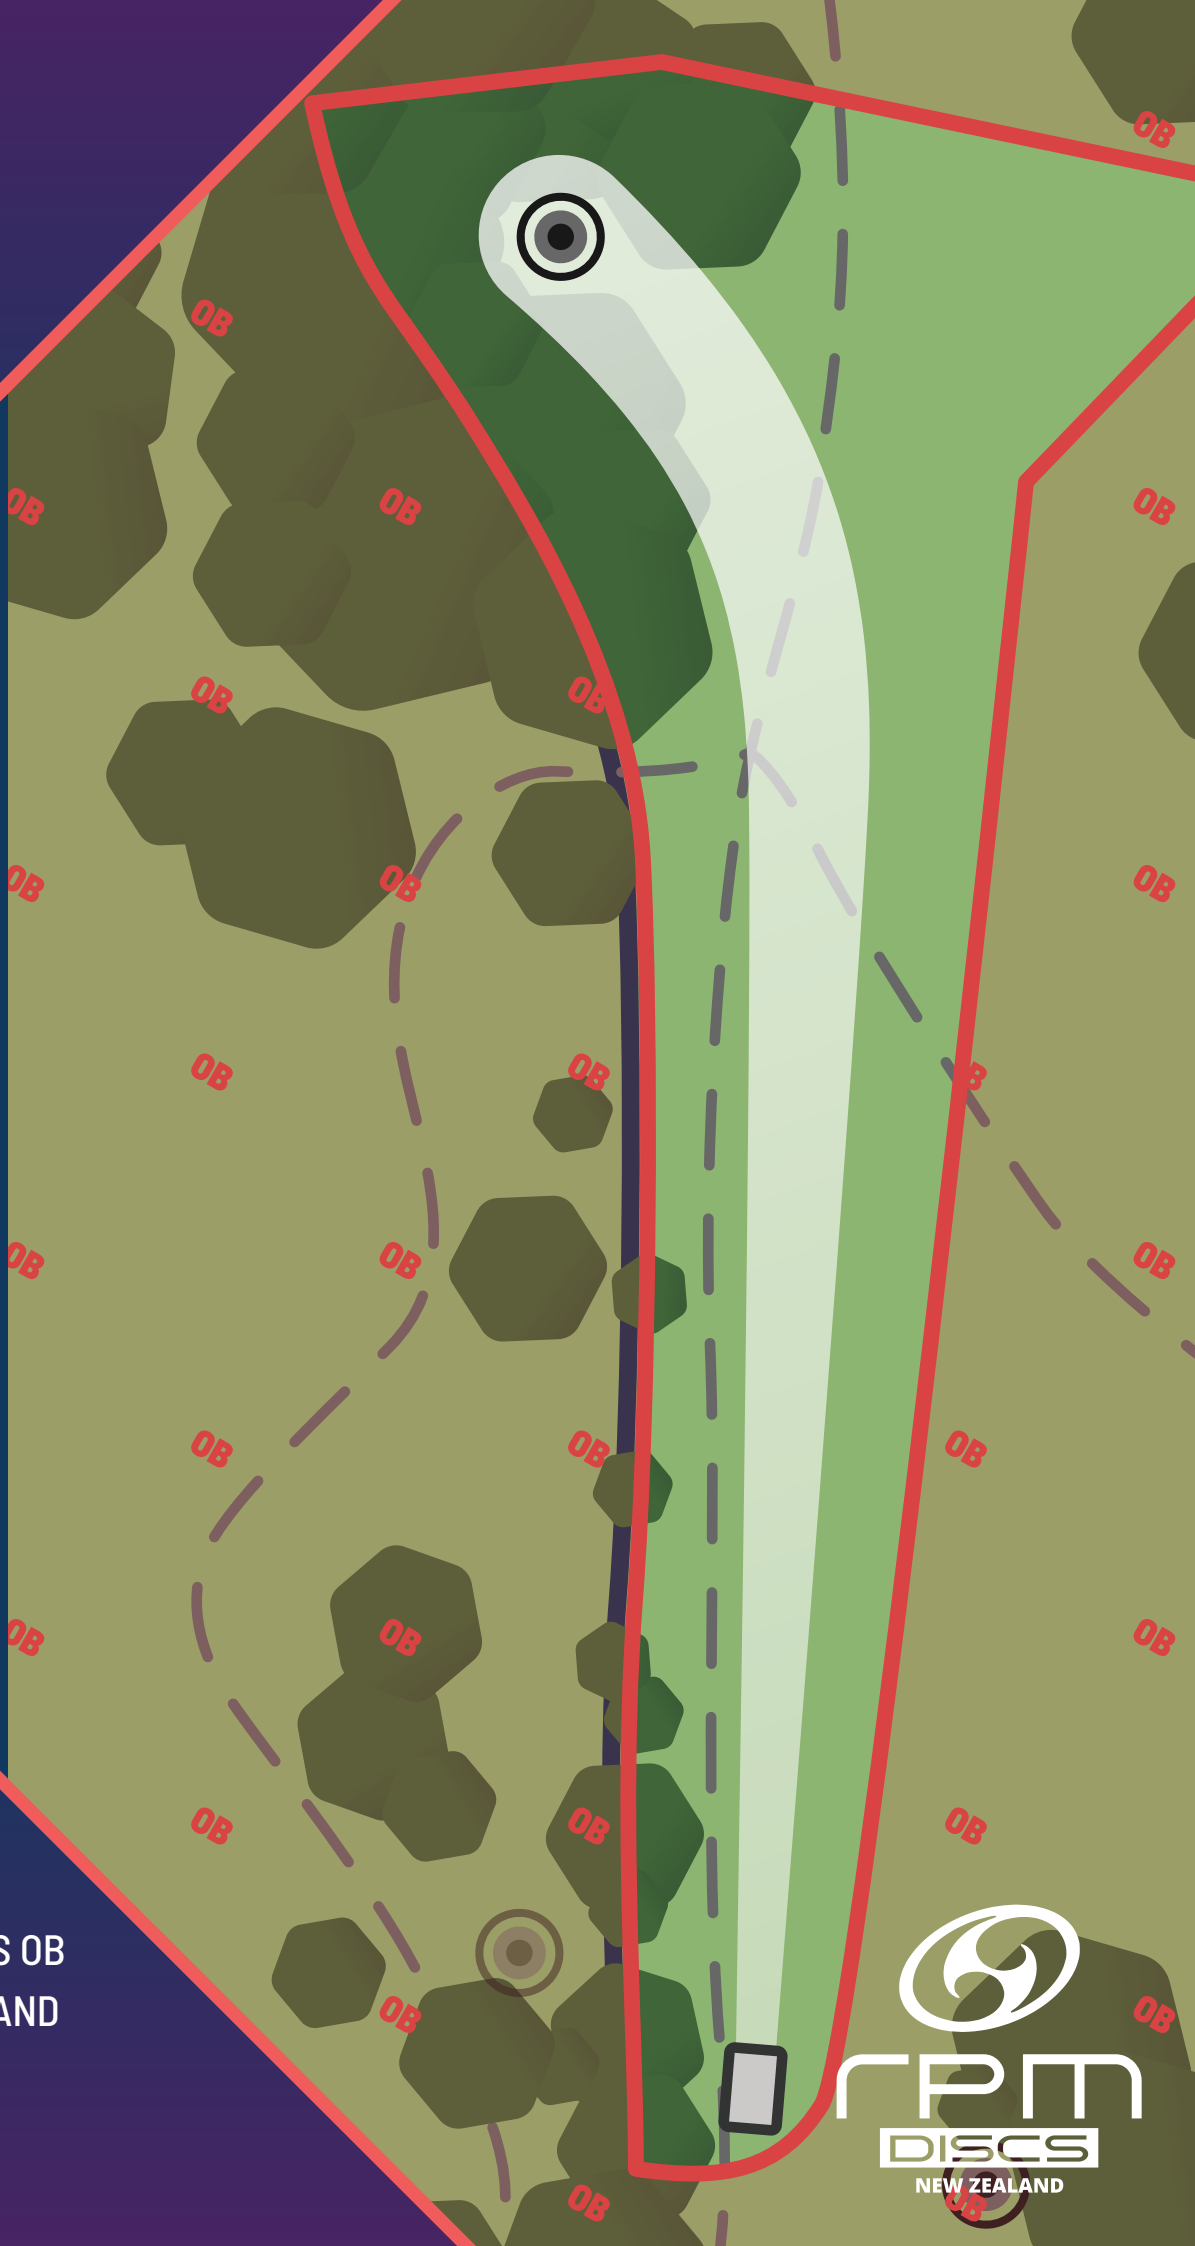

10

3

PAR

55

m

EURO
TOUR

11

4

PAR

175

m

EURO
TOUR
PGA

INFO

MARKED LINE RIGHT,
LONG AND BEYOND IS OB
RIVER ON THE LEFT AND
BEYOND IS OB

12

3

RIVER ON THE RIGHT AND
BEYOND IS OB

16

4
PAR

171
m

EURO
TOUR
PGA

INFO

MARKED LINE ON THE
RIGHT AND BEYOND IS OB
RIVER ON THE LEFT AND
BEYOND IS OB

17

3
PAR

129
m

INFO

MARKED LINE ON THE
RIGHT, LEFT AND BEYOND
IS OB

18

3

PAR

103