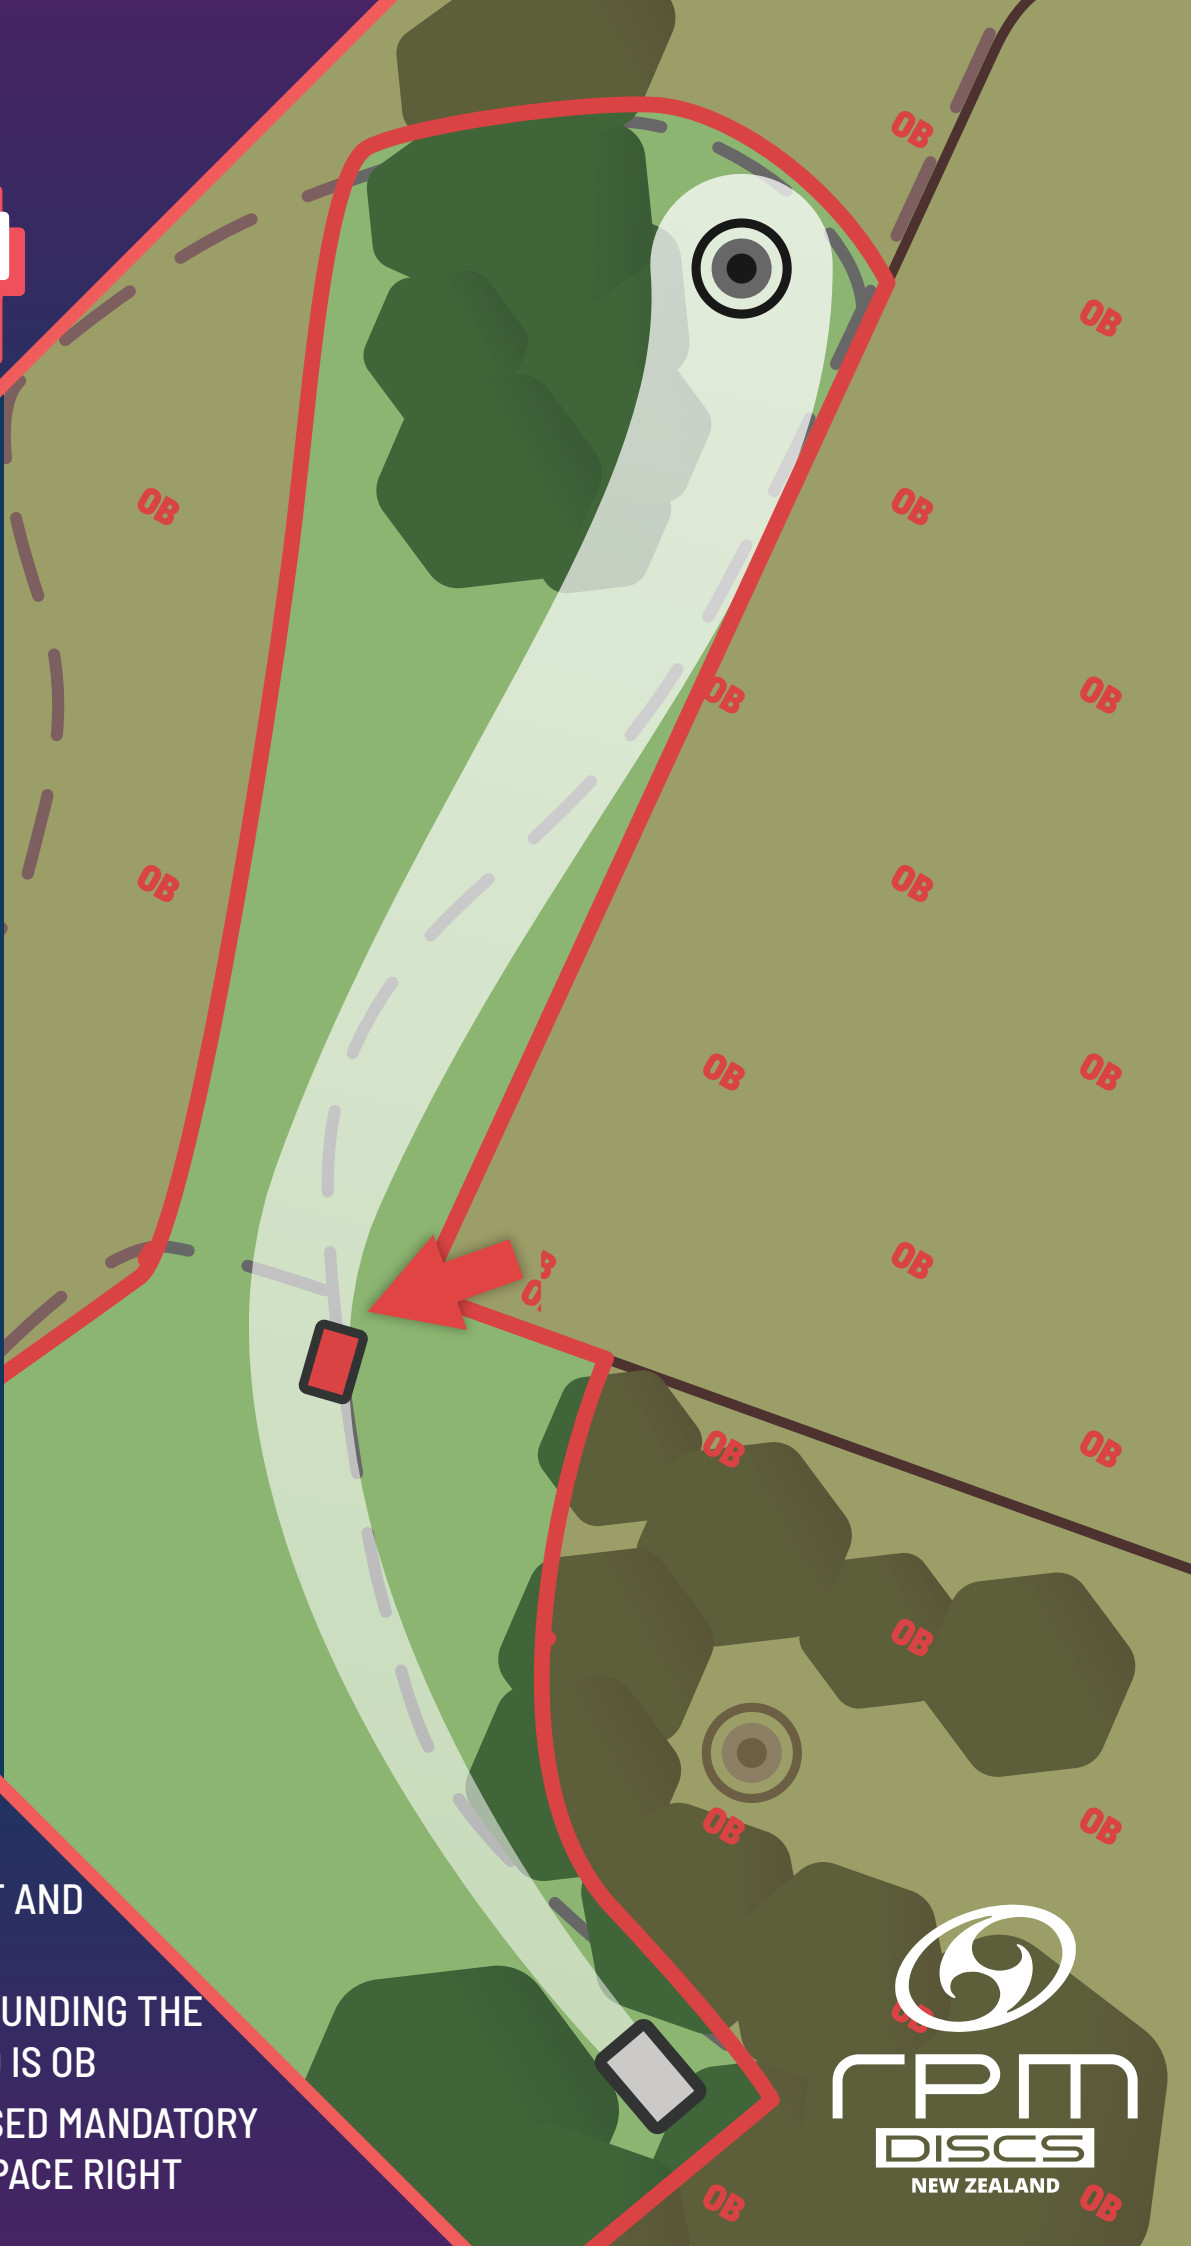

14

4 PAR

176 m

EURO
TOUR
PGA

INFO

FENCE ON THE RIGHT AND
BEYOND IS OB
MARKED LINE SURROUNDING THE
AIRWAY AND BEYOND IS OB
DROP ZONE FOR MISSED MANDATORY
WITH RESTRICTED SPACE RIGHT