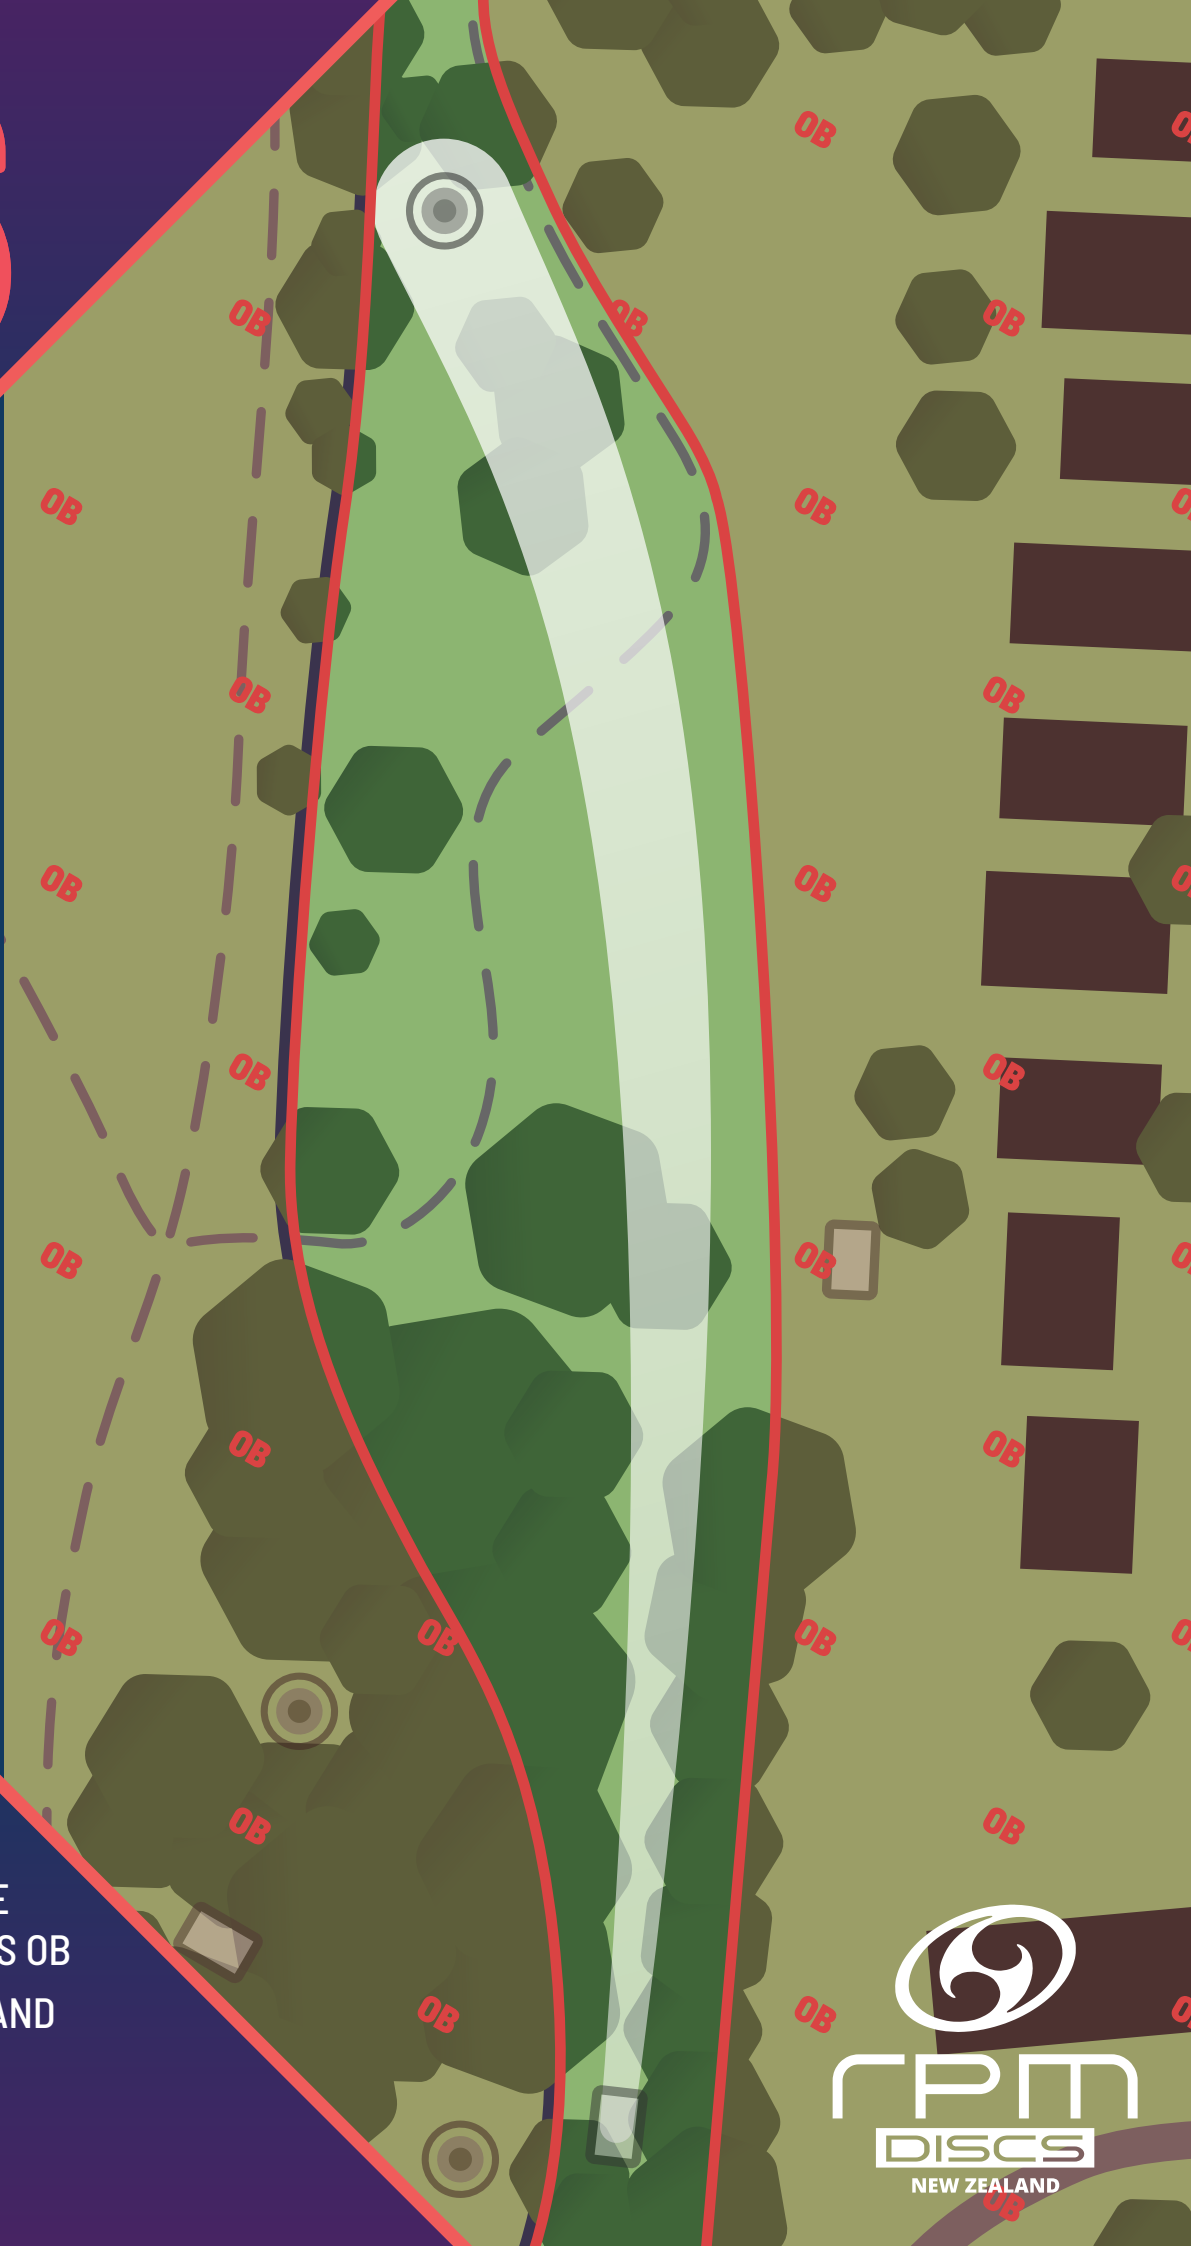

PAR

175

m

EURO
TOUR
PGA

INFO

MARKED LINE RIGHT,
LONG AND BEYOND IS OB
RIVER ON THE LEFT AND
BEYOND IS OB

12

3

EURO
TOUR
PGA

INFO

FENCE ON THE RIGHT AND
BEYOND IS OB
MARKED LINE SURROUNDING THE
AIRWAY AND BEYOND IS OB
DROP ZONE FOR MISSED MANDATORY
WITH RESTRICTED SPACE RIGHT

15

4
PAR

186
m

INFO

MARKED LINE ON THE
LEFT, LONG AND
BEYOND IS OB

RIVER ON THE RIGHT AND
BEYOND IS OB

16

4
PAR

171
m

EURO
TOUR
PGA

INFO

MARKED LINE ON THE
RIGHT AND BEYOND IS OB
RIVER ON THE LEFT AND
BEYOND IS OB

17

3
PAR

129
m

INFO

MARKED LINE ON THE
RIGHT, LEFT AND BEYOND
IS OB

18

3

PAR

103