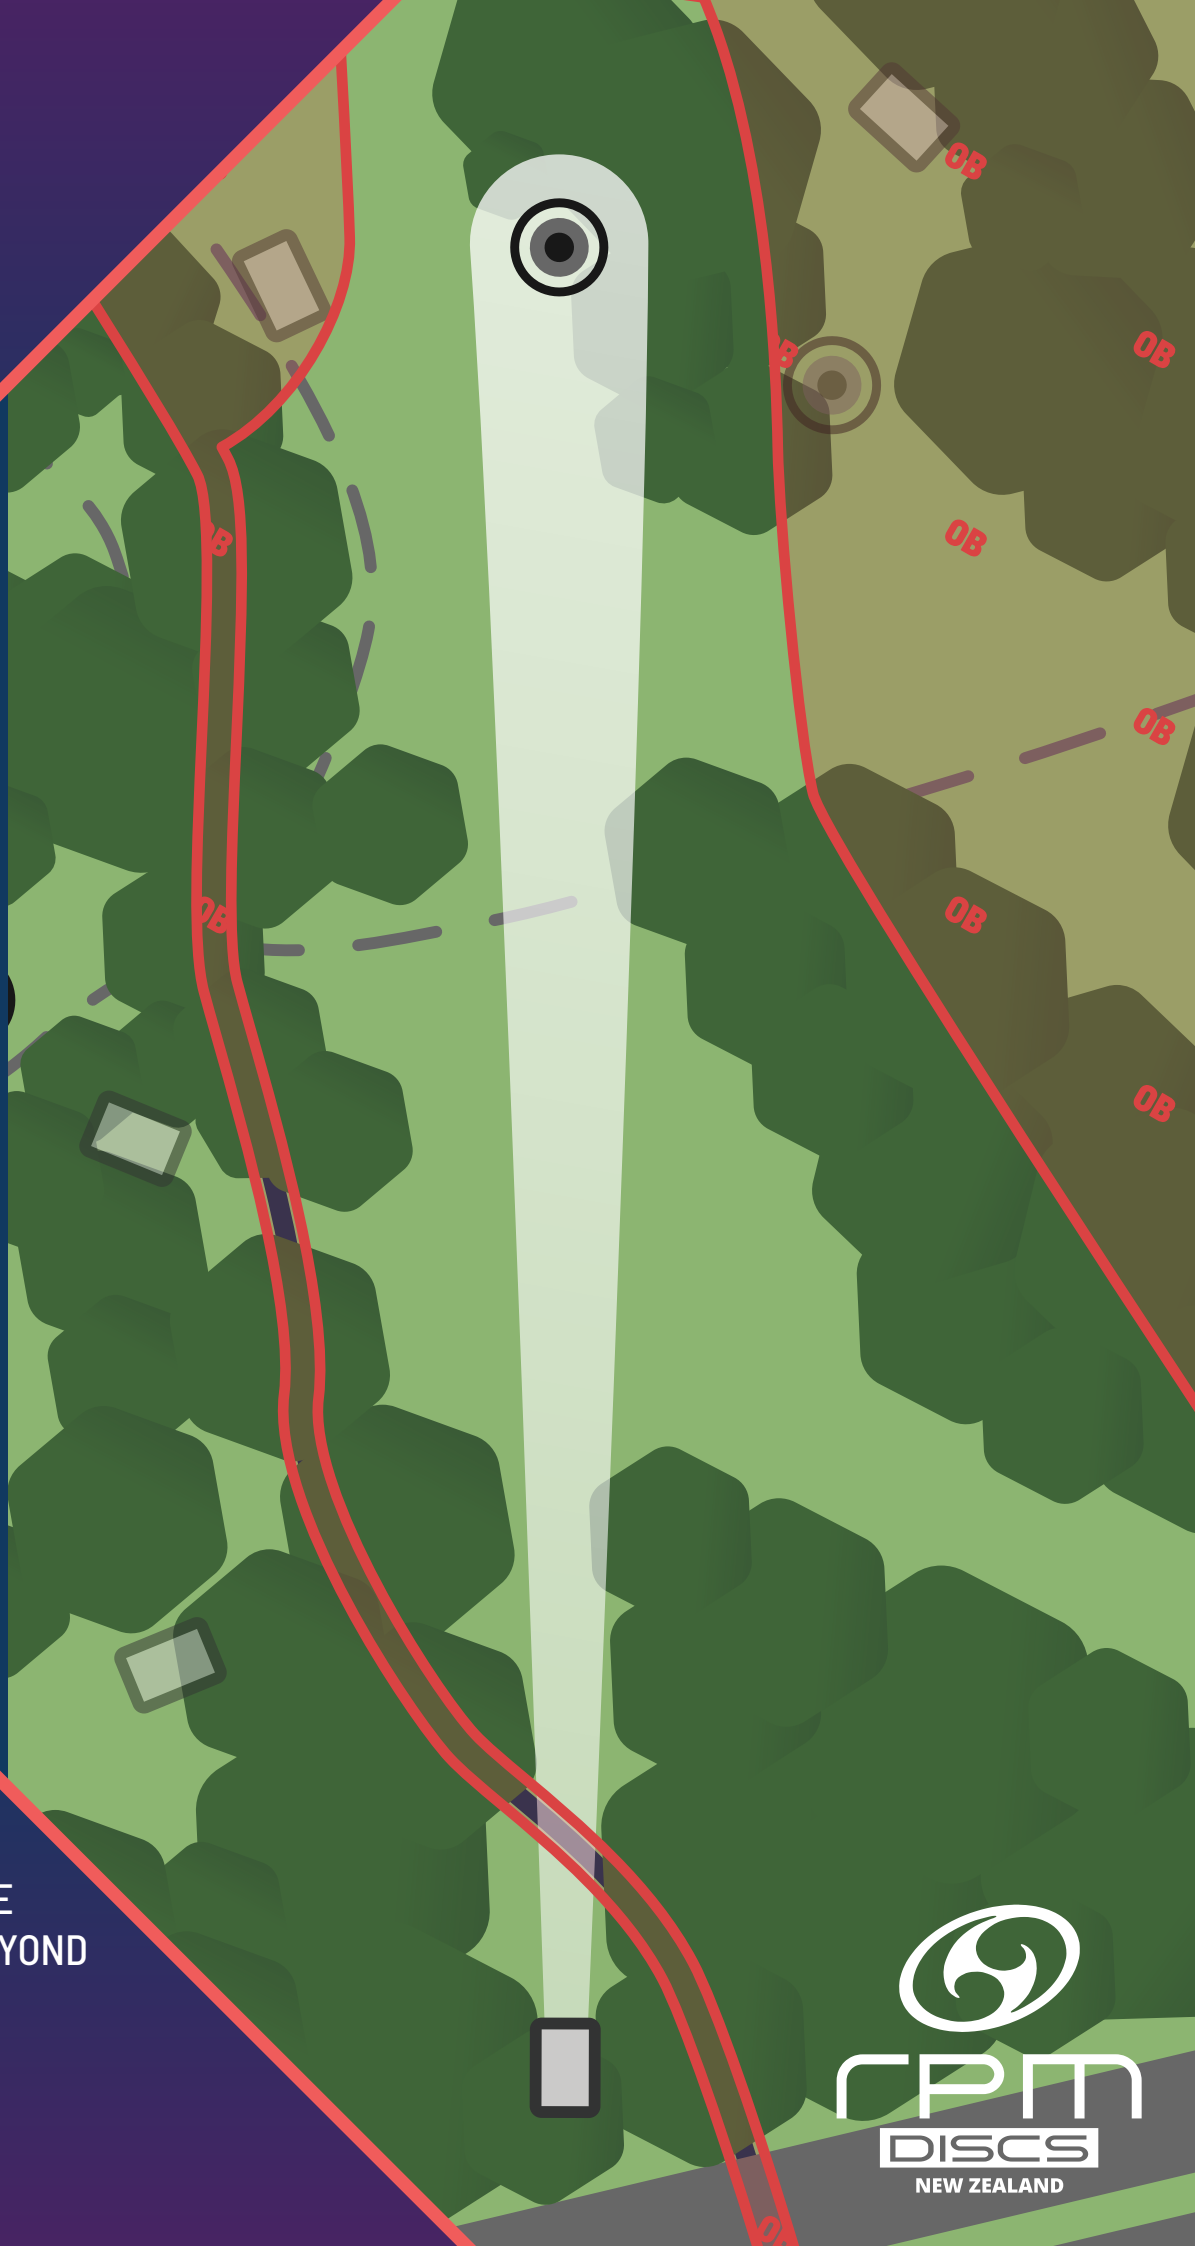

**BELGIAN
OPEN**

INFO

MARKED LINE ON THE
RIGHT, LONG AND BEYOND
IS OB

RIVER IS OB

CPTM

DISCS

NEW ZEALAND

3