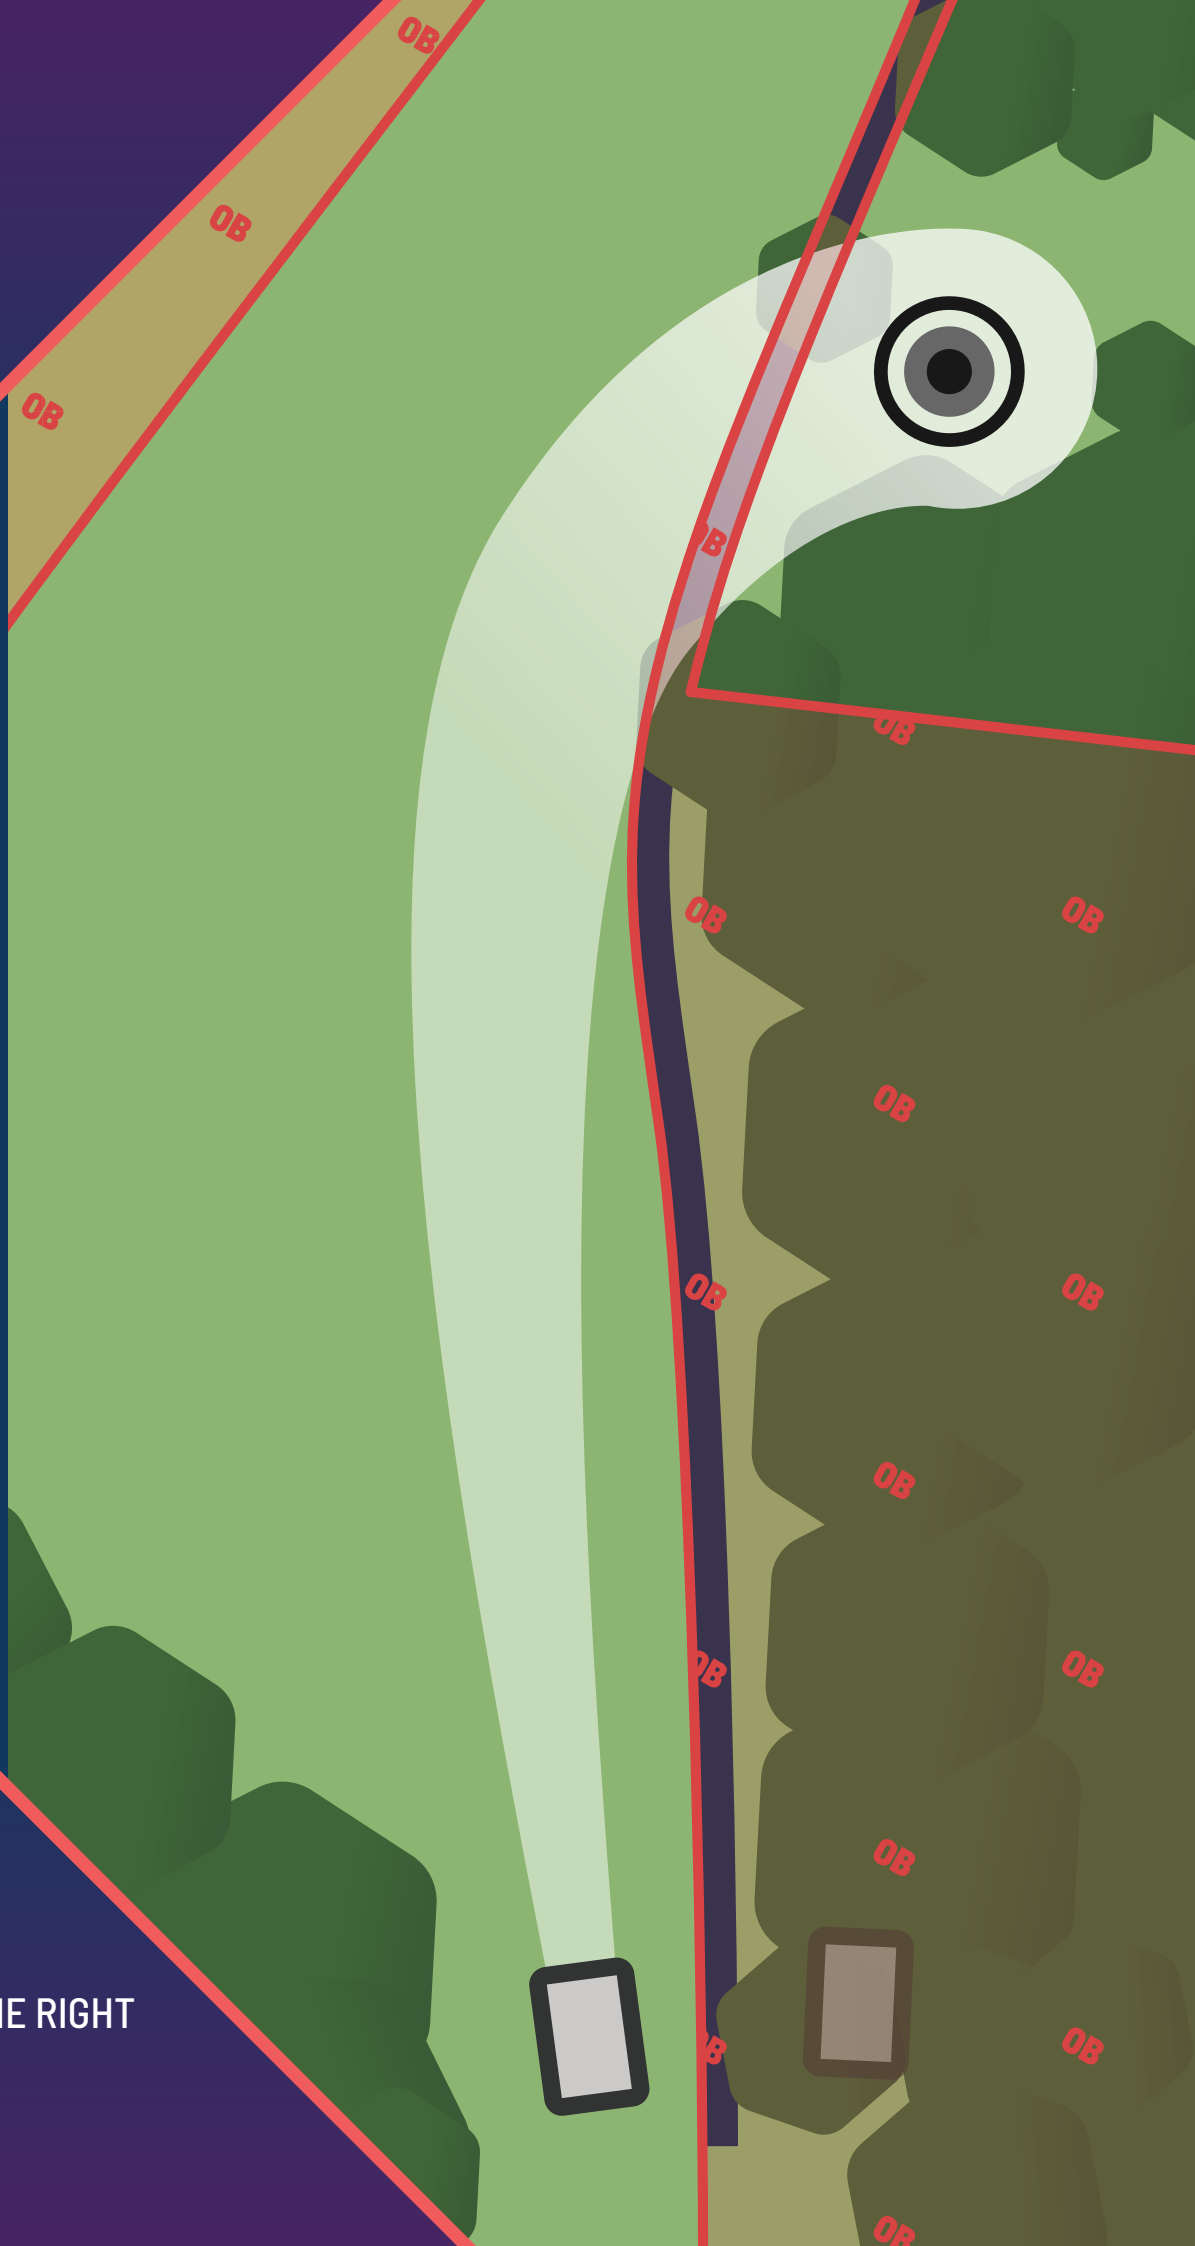

EURO
TOUR
PGA

INFO

FENCE BEHIND THE
BASKET AND BEYOND IS OB

5

4 PAR

134 m

INFO

FIELD ON THE LEFT
AND BEYOND IS OB
MARKED AREA ON THE RIGHT
ALSO OB

6

3

PAR

79

m

**EURO
TOUR**
PGA

7

4
PAR