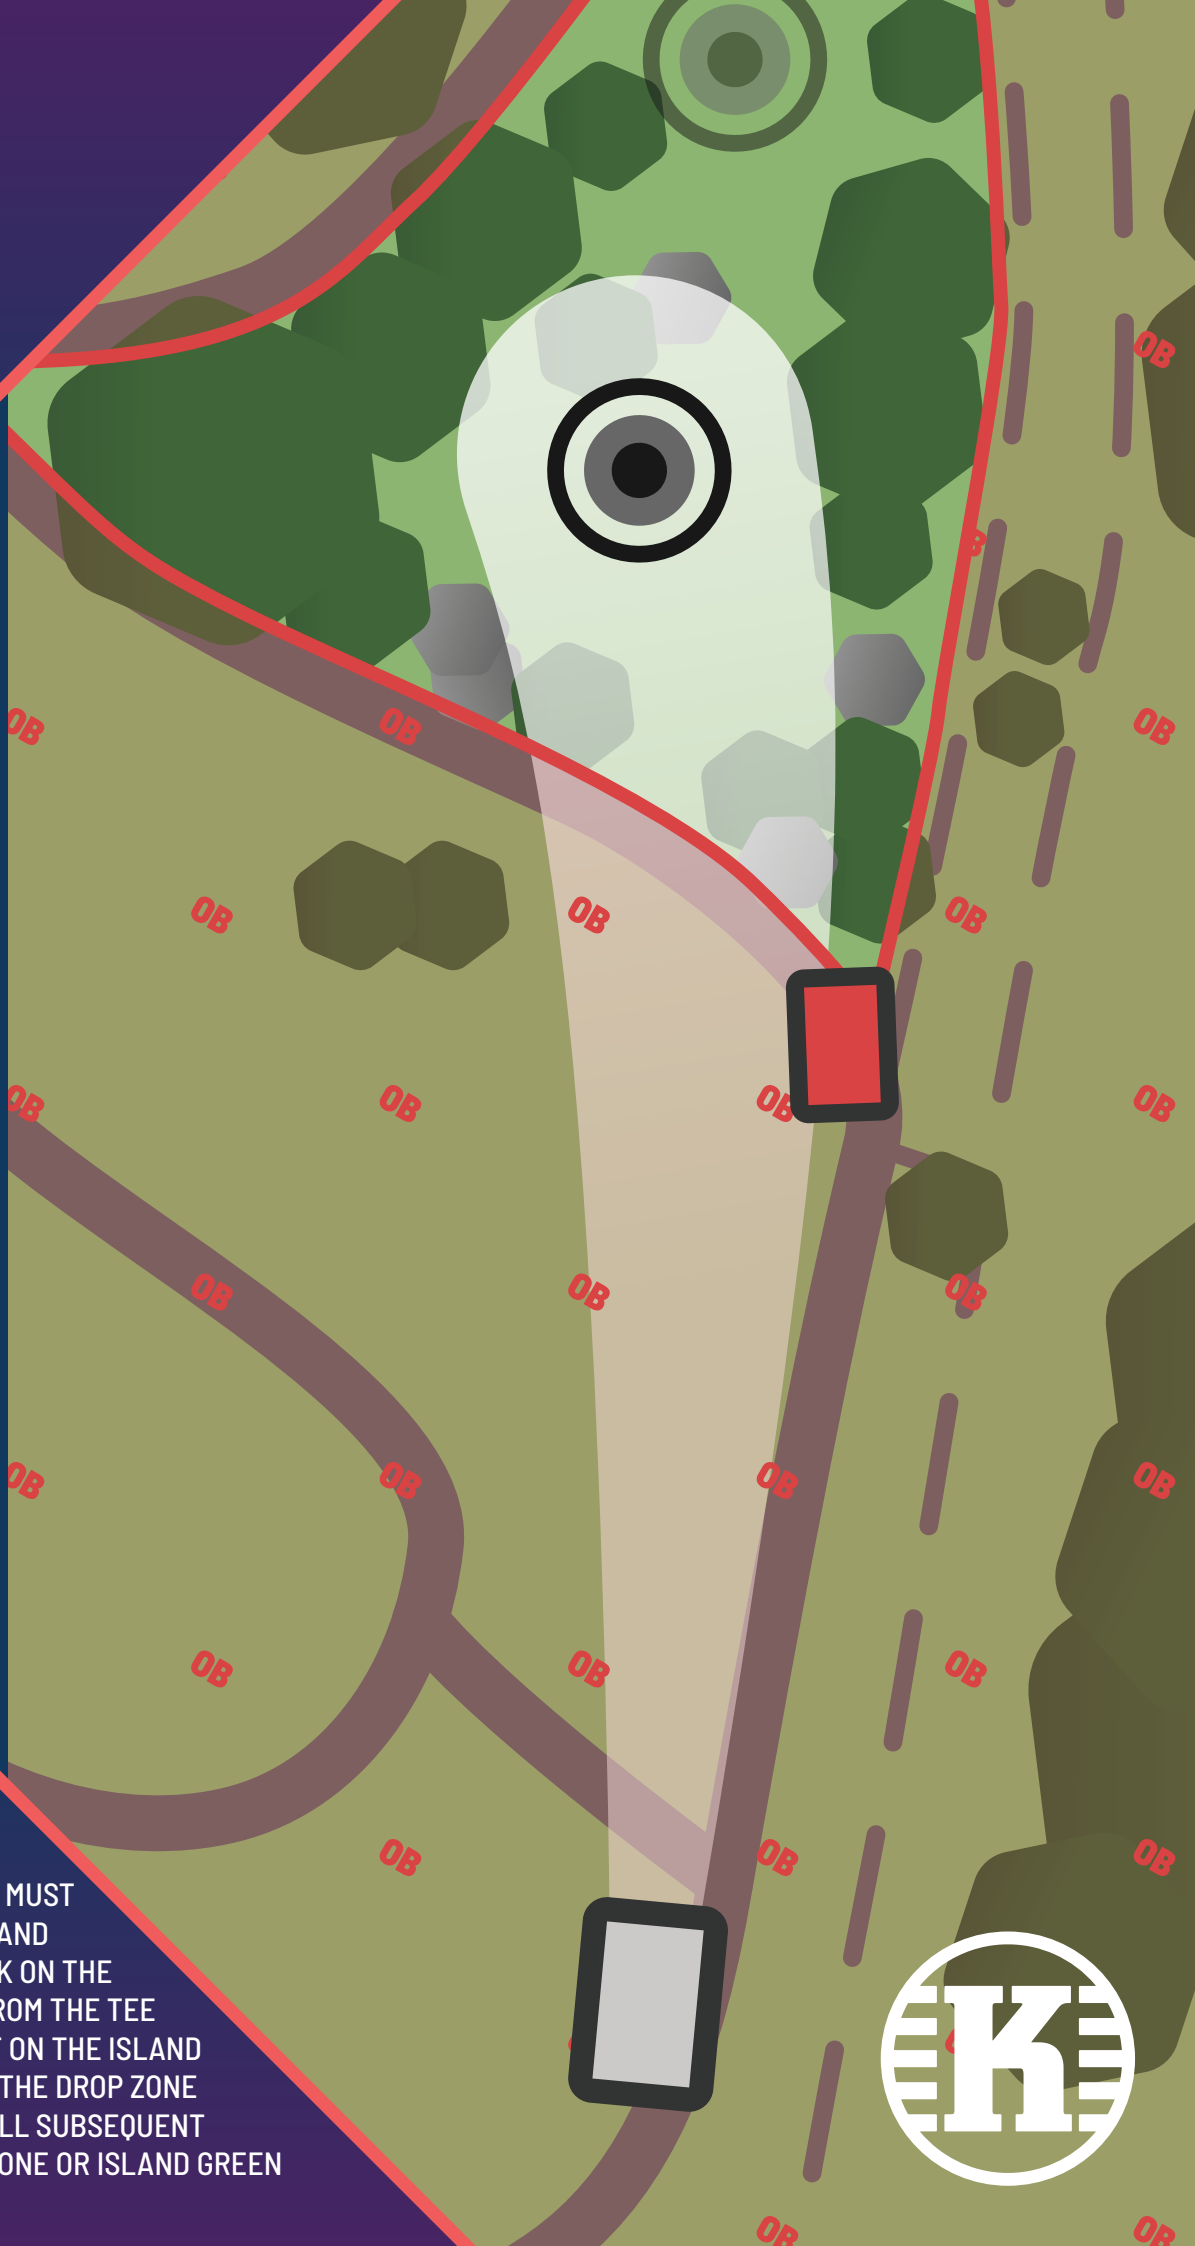

INFO

ANY THROW FROM THE TEE MUST COME-TO-REST ON THE ISLAND GREEN TO BE ABLE TO MARK ON THE ISLAND GREEN. THROWS FROM THE TEE THAT DON'T COME-TO-REST ON THE ISLAND GREEN, MUST PROCEED TO THE DROP ZONE WITH A PENALTY THROW. ALL SUBSEQUENT THROWS FROM THE DROP ZONE OR ISLAND GREEN USE NORMAL OB RULES