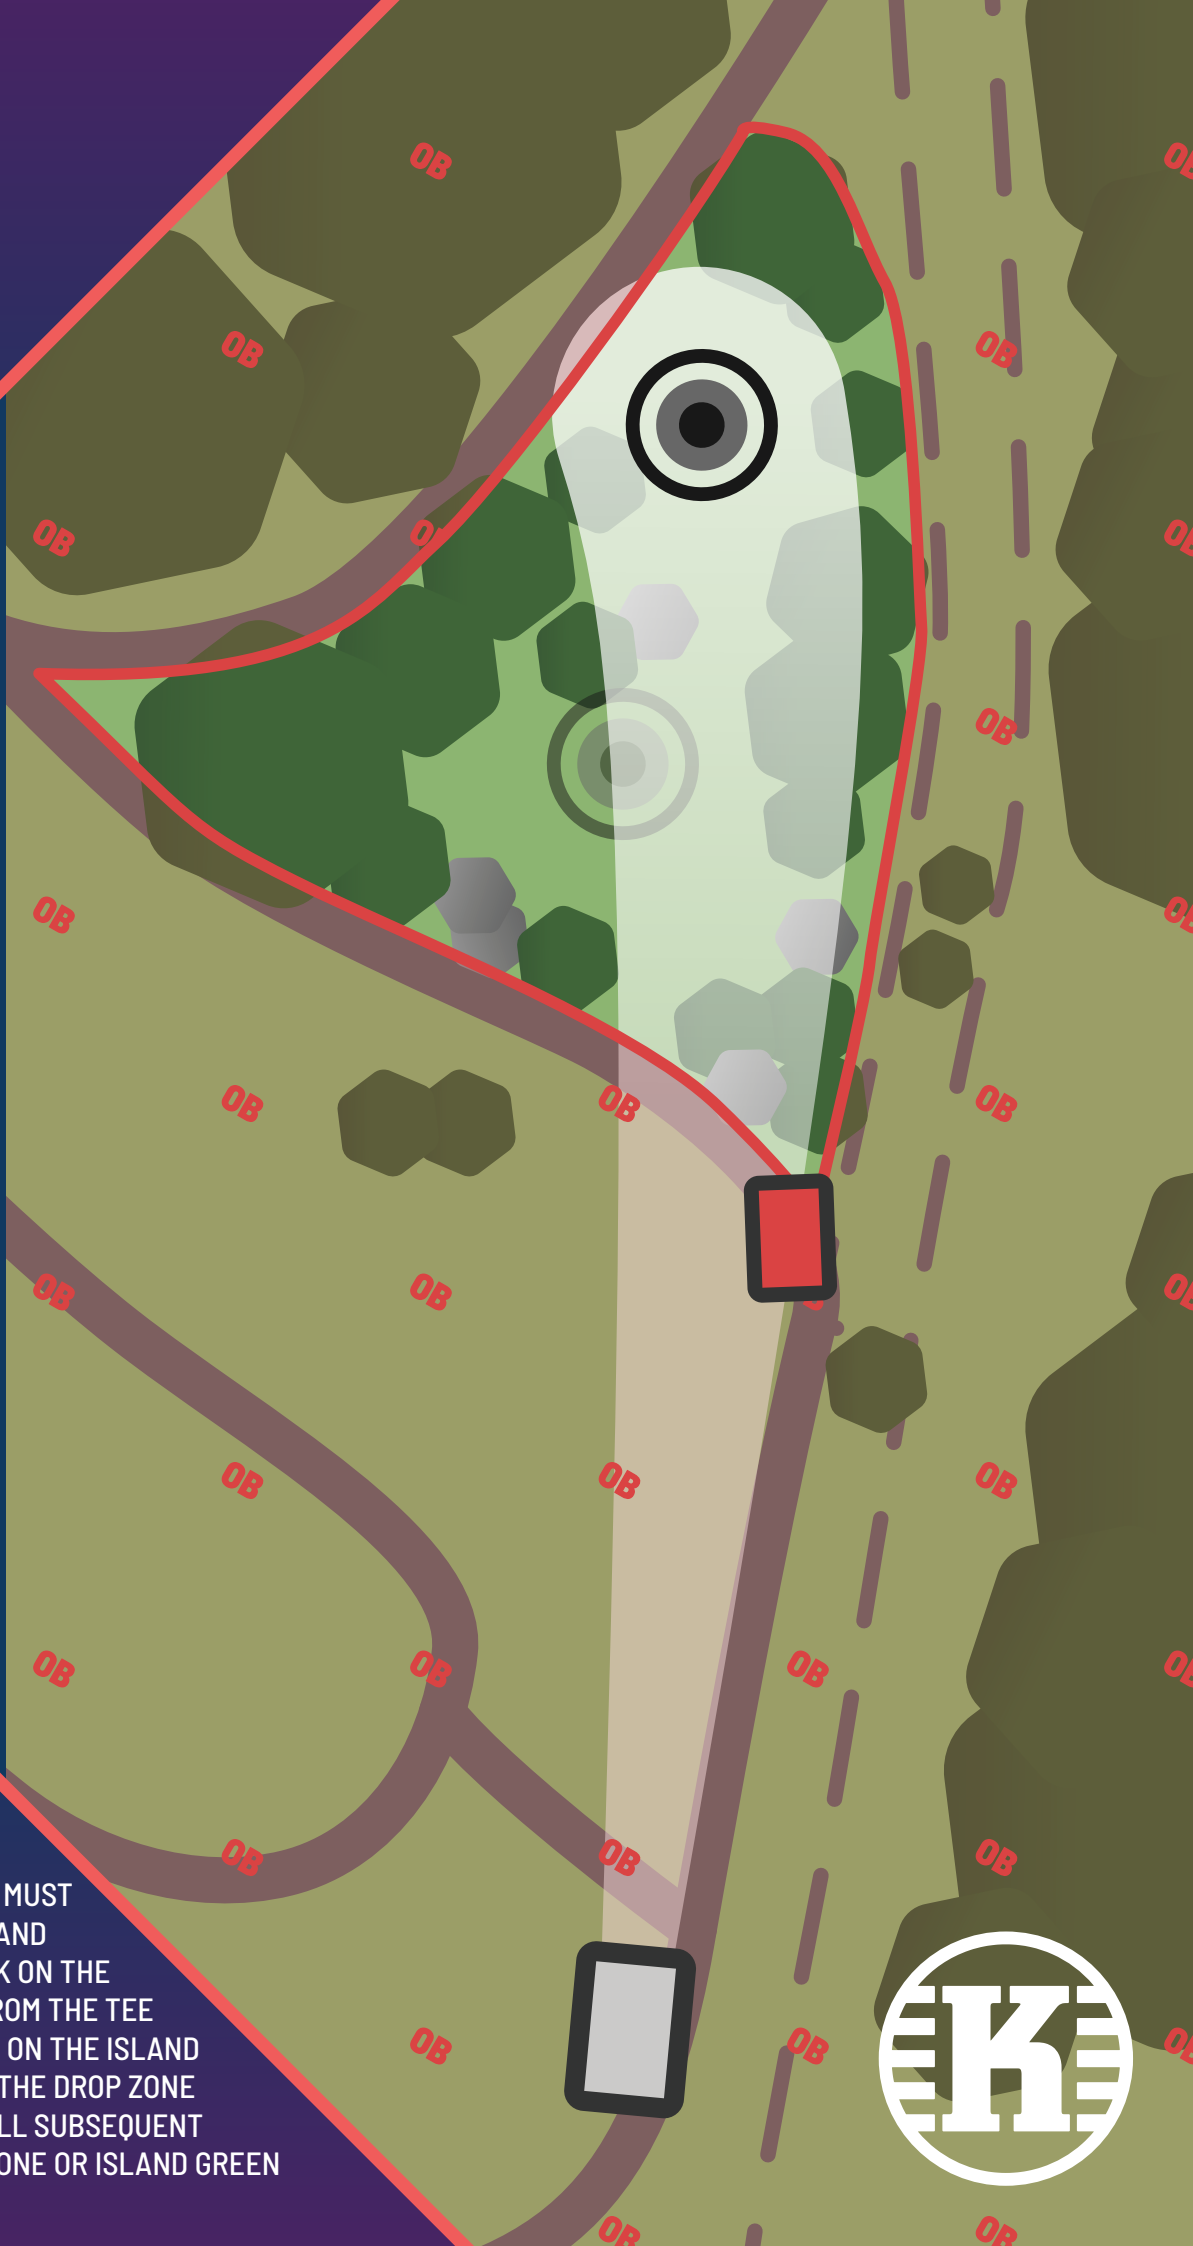

m

EURO
TOUR
PGA

SPONSORED BY Kiehl's

INFO

ANY THROW FROM THE TEE MUST COME-TO-REST ON THE ISLAND GREEN TO BE ABLE TO MARK ON THE ISLAND GREEN. THROWS FROM THE TEE THAT DON'T COME-TO-REST ON THE ISLAND GREEN, MUST PROCEED TO THE DROP ZONE WITH A PENALTY THROW. ALL SUBSEQUENT THROWS FROM THE DROP ZONE OR ISLAND GREEN USE NORMAL OB RULES