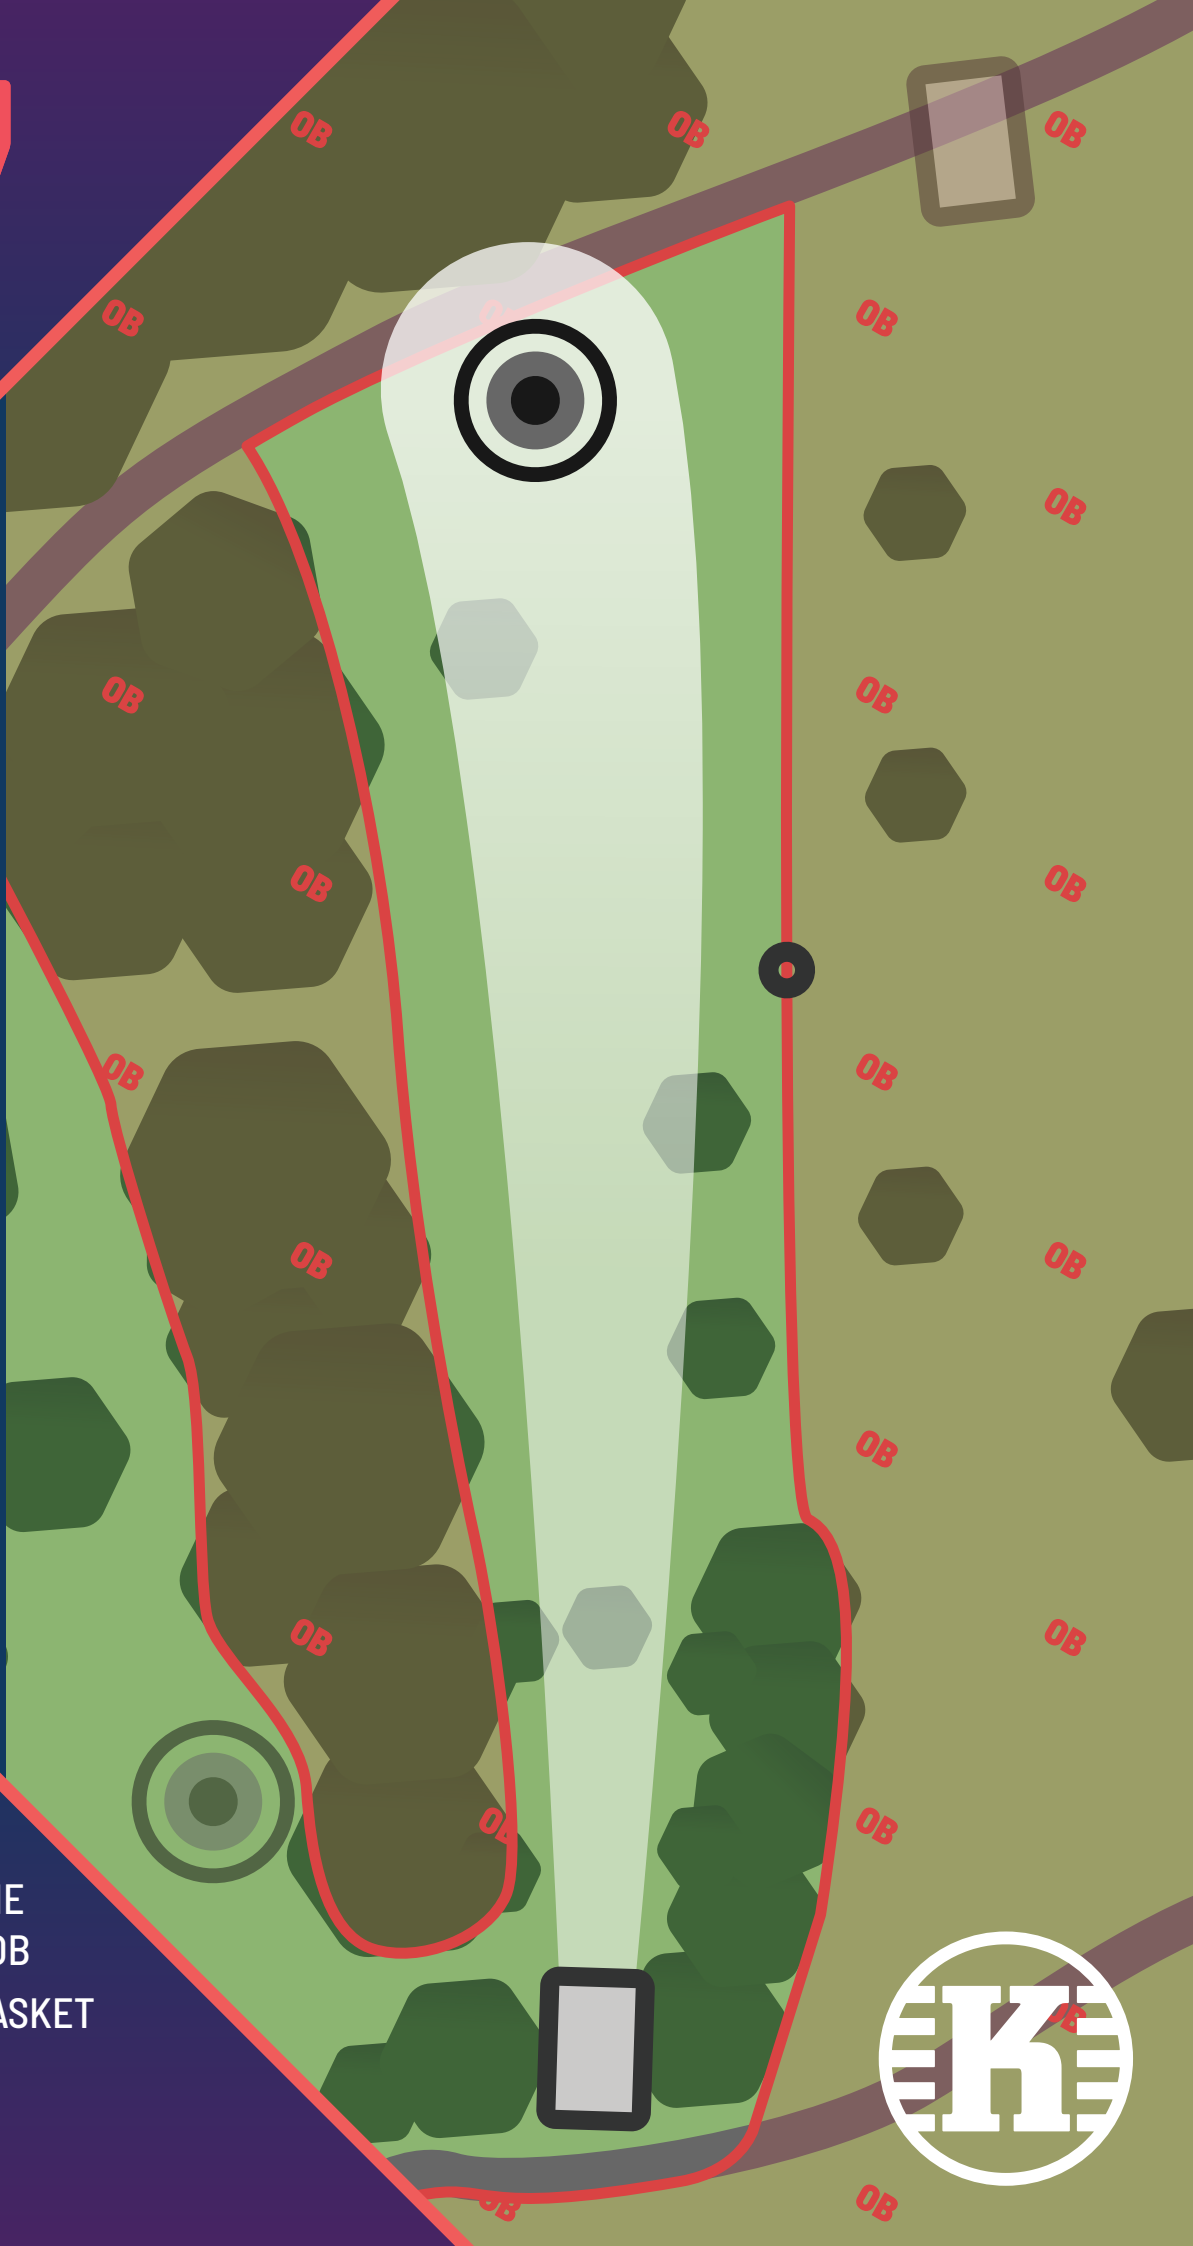

MARKED AREA
IN FRONT OF
THE BASKET IS OB

ROUGH ON THE LEFT IS OB

17

ALL
DIVISIONS

3
PAR

124
m

SPONSORED BY Kiehl's

INFO

MARKED AREA ON THE
RIGHT AND LEFT IS OB
ROAD BEHIND THE BASKET
AND BEYOND IS OB

18

MPO

4

PAR

232

m

EURO
TOUR
PGA