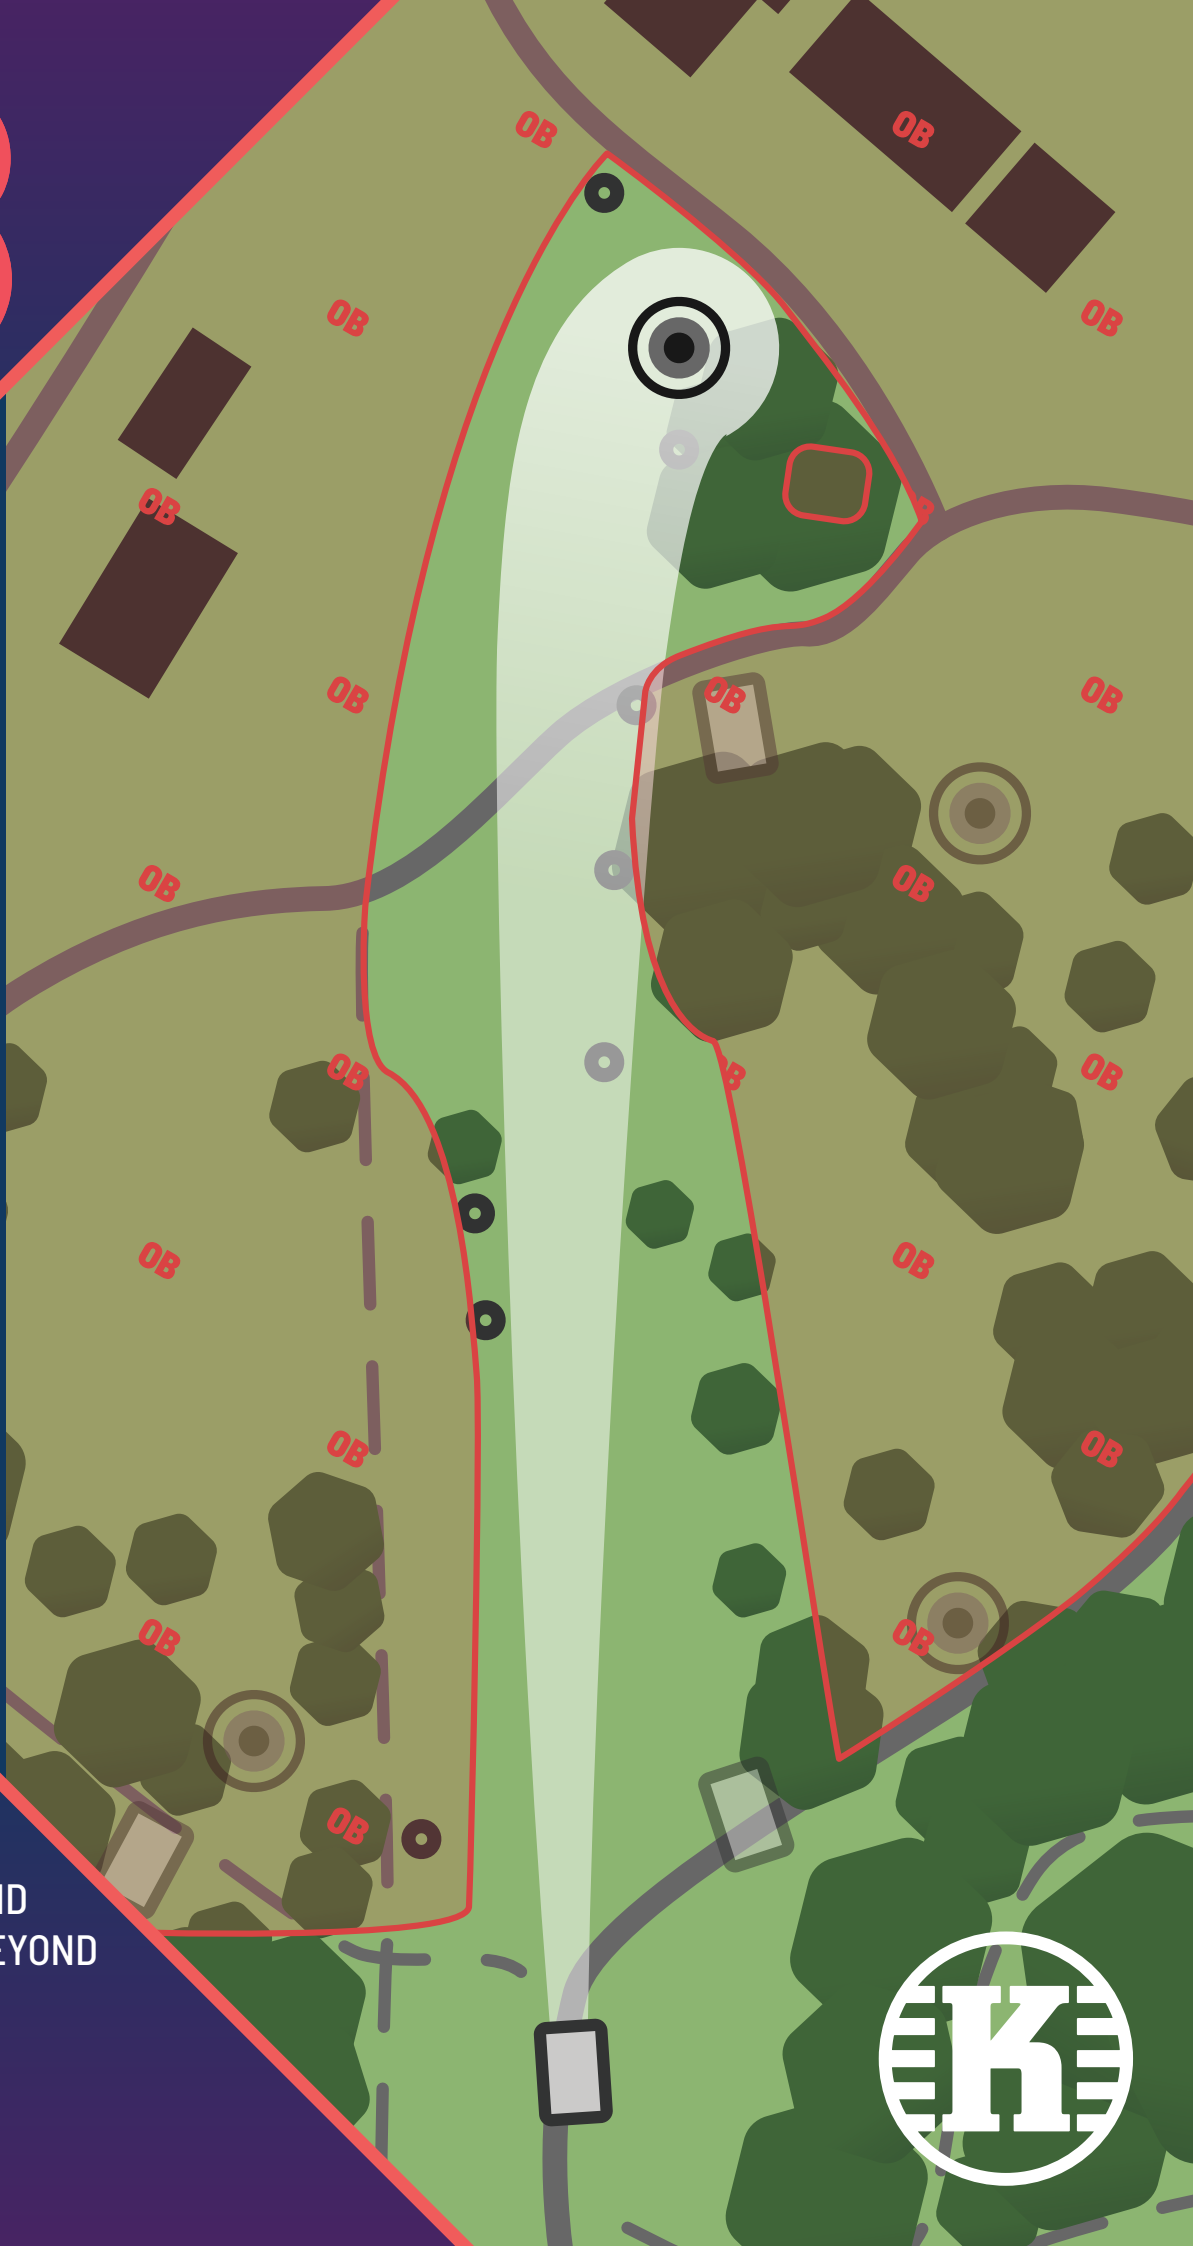

MARKED AREA ON THE
RIGHT AND LEFT IS OB
ROAD BEHIND THE BASKET
AND BEYOND IS OB

18

MPO

4

PAR

232

m

EURO
TOUR
PGA

SPONSORED BY Kiehl's

INFO

MARKED LINE AROUND
THE FAIRWAY AND BEYOND
IS OB

18

FPO

4

PAR

190