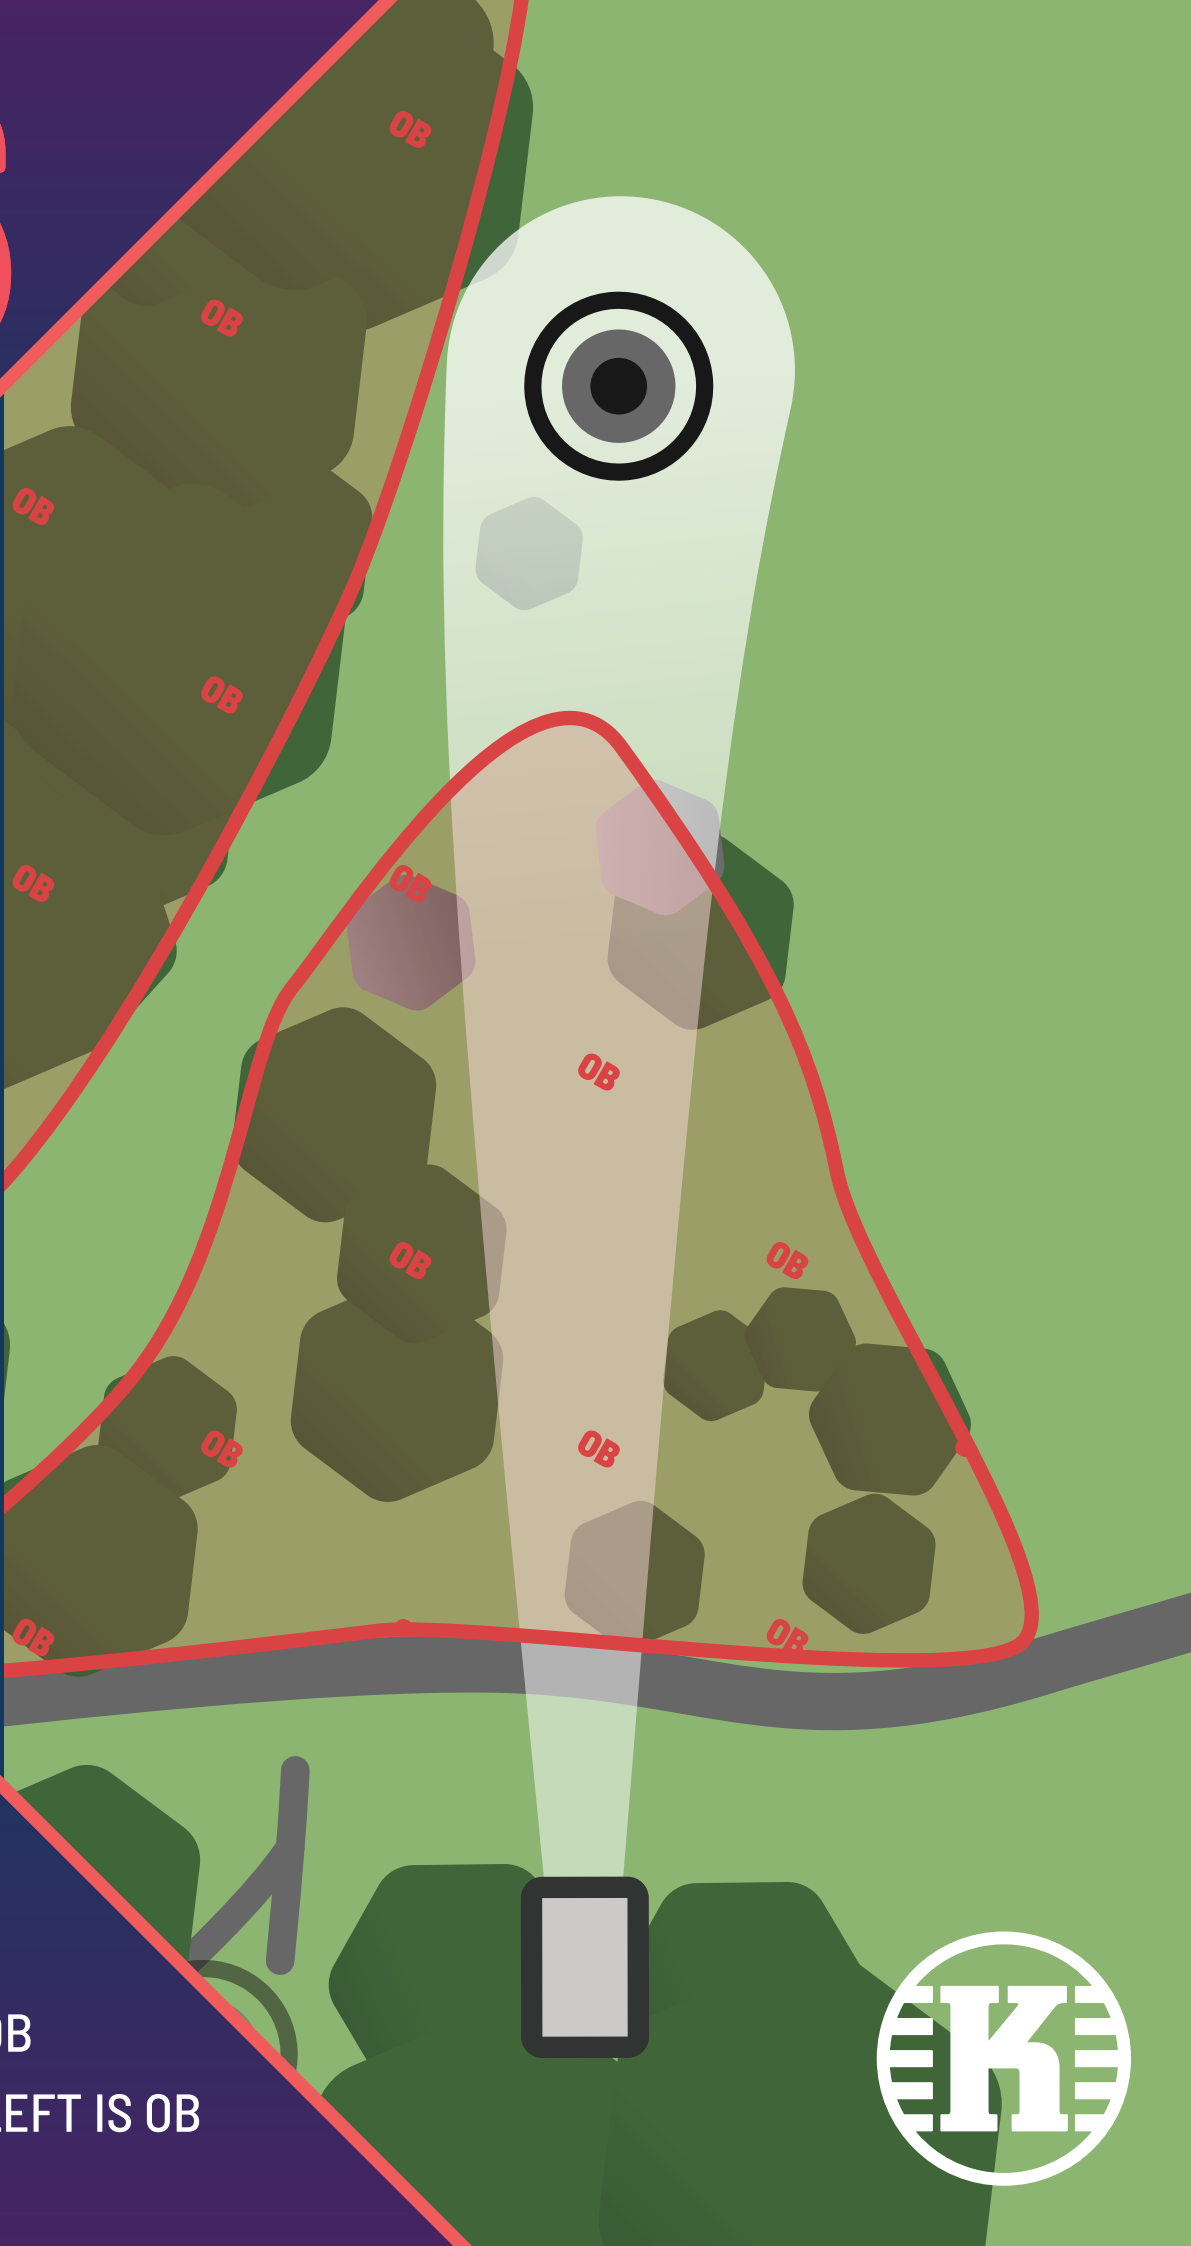

ALL
DIVISIONS

3

PAR

86

m

EURO
TOUR
PGA

SPONSORED BY [®]Kerrygold

INFO

MARKED AREA
IN FRONT OF
THE BASKET IS OB

ROUGH ON THE LEFT IS OB

17

ALL
DIVISIONS

3
PAR

124
m

SPONSORED BY Kiehl's

INFO